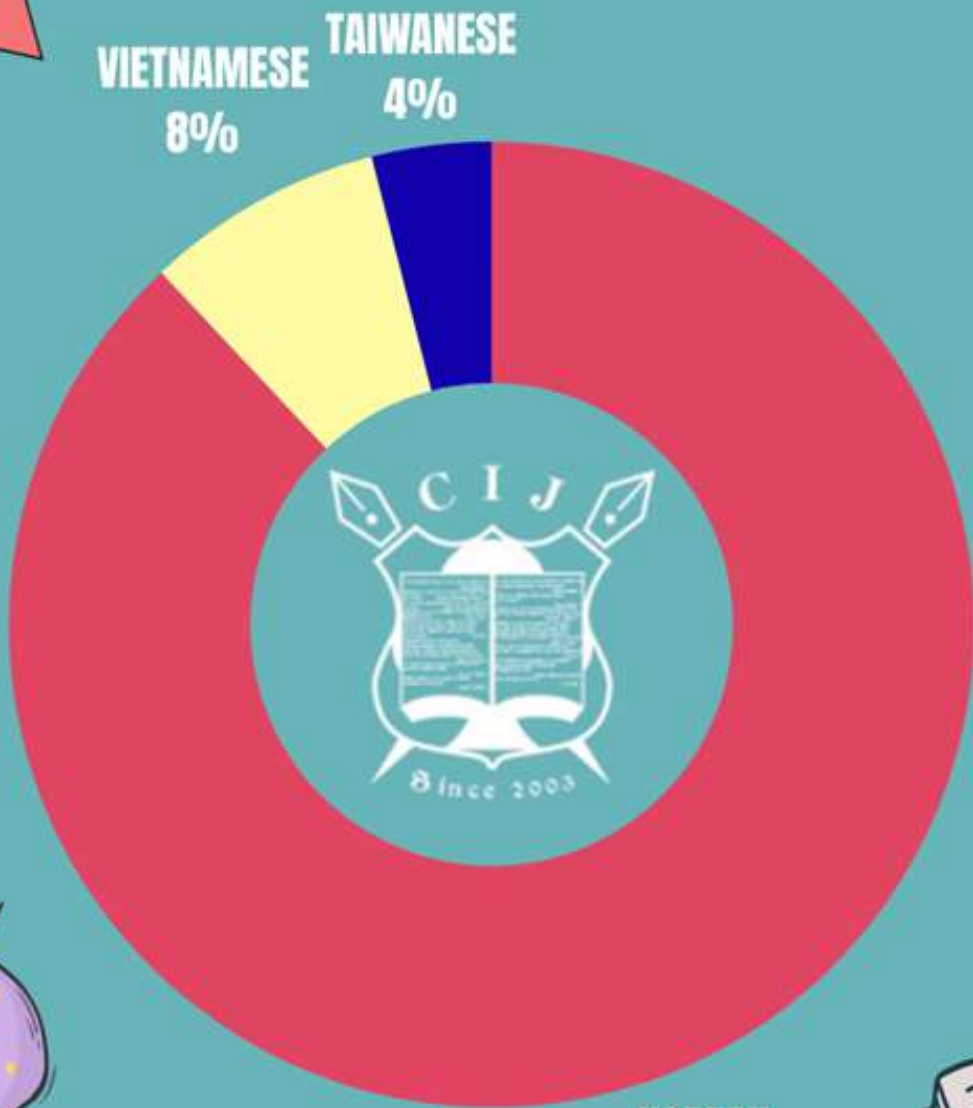

CIJ Academy & School

LILUAN CJ EDUCATION INC.
20-001 Tunga Road, Talamban, Cebu City, Philippines 6011
Tel: (602) 522-9862 / 522-0274

REGISTER NOW!

PREMIUM CAMPUS

- Hotel-type accommodation
- Newly built building
- Free shuttle van
- No curfew
- With ocean view
- Can cook with our kitchen

Available only for:

1 Person Room | 2 Persons Room | Family Room

NATIONALITY RATE

KOREAN
88%

VIETNAMESE
8%

TAIWANESE
4%