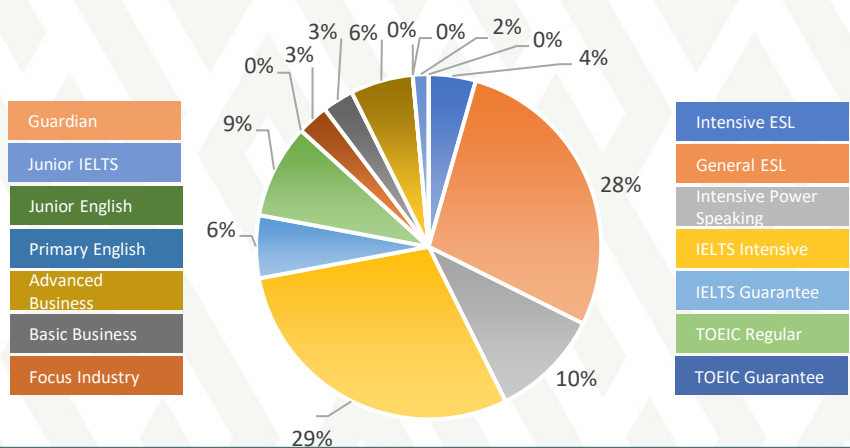

FEMALE (AZON CONDO)

TYPE OF ROOM	12/4	12/11	12/18	12/25	1/1	1/7	1/14
Single Room	2	2	2	2	2	2	2
Twin Room	6	6	5	5	4	3	2
Triple Room	6	5	6	6	6	6	6

NATIONALITY RATIO

COURSE RATIO

This is the latest update regarding our room vacancy report. If you have potential students on the said period of stay, **PLEASE confirm with the office before enrollment** since room vacancies change from time to time.