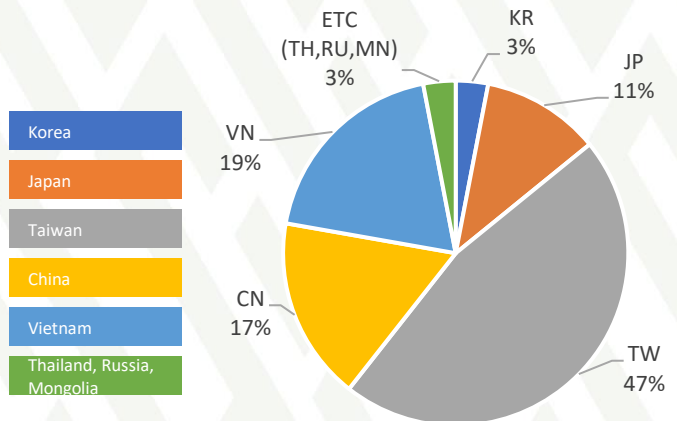

FEMALE (AZON CONDO)

TYPE OF ROOM	12/4	12/11	12/18	12/25	1/1	1/7	1/14
Single Room	2	2	2	2	2	2	2
Twin Room	6	6	5	5	4	3	2
Triple Room	6	5	6	6	6	6	6

NATIONALITY RATIO

COURSE RATIO

This is the latest update regarding our room vacancy report. If you have potential students on the said period of stay, **PLEASE confirm with the office before enrollment** since room vacancies change from time to time.