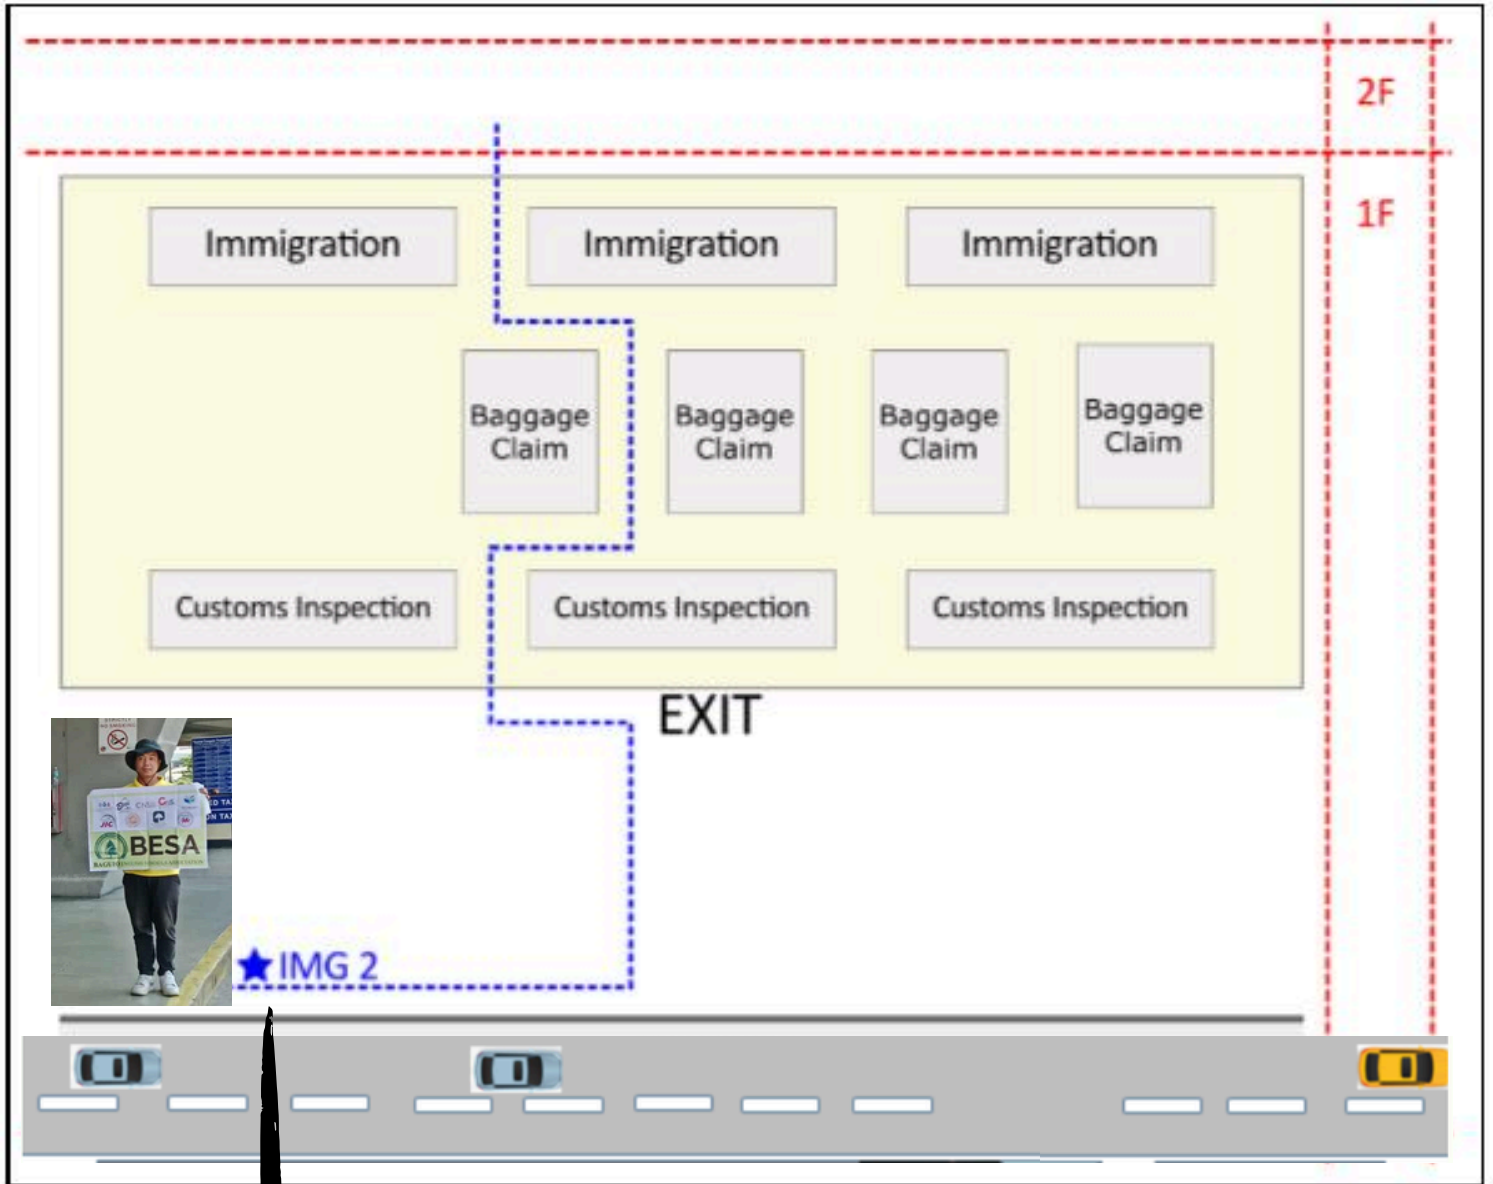

PICK-UP STAFF	9 -10
---------------	-------

I. PICK-UP GUIDELINE

BESA Pick-up is a shared, safe, and school-coordinated transport service for international students traveling to Baguio to start their English studies.

PICK-UP SIGNAGE&UNIFORM:

BESA Pick-up team - The driver/staff will be waiting for you at the designated area, they will be holding a signage or wearing the yellow uniform

PICK-UP STAFF

VAN DRIVERS

II. AIRPORT

BESA Pick-up service is only available from MANILA Terminal 1, & Terminal 3, and Clark International Airport Terminal 2.

MANILA - TERMINAL 1 (VAN/BUS B6)

MANILA - TERMINAL 3 (BAY 7)

CLARK - TERMINAL 2 (BAY 3)