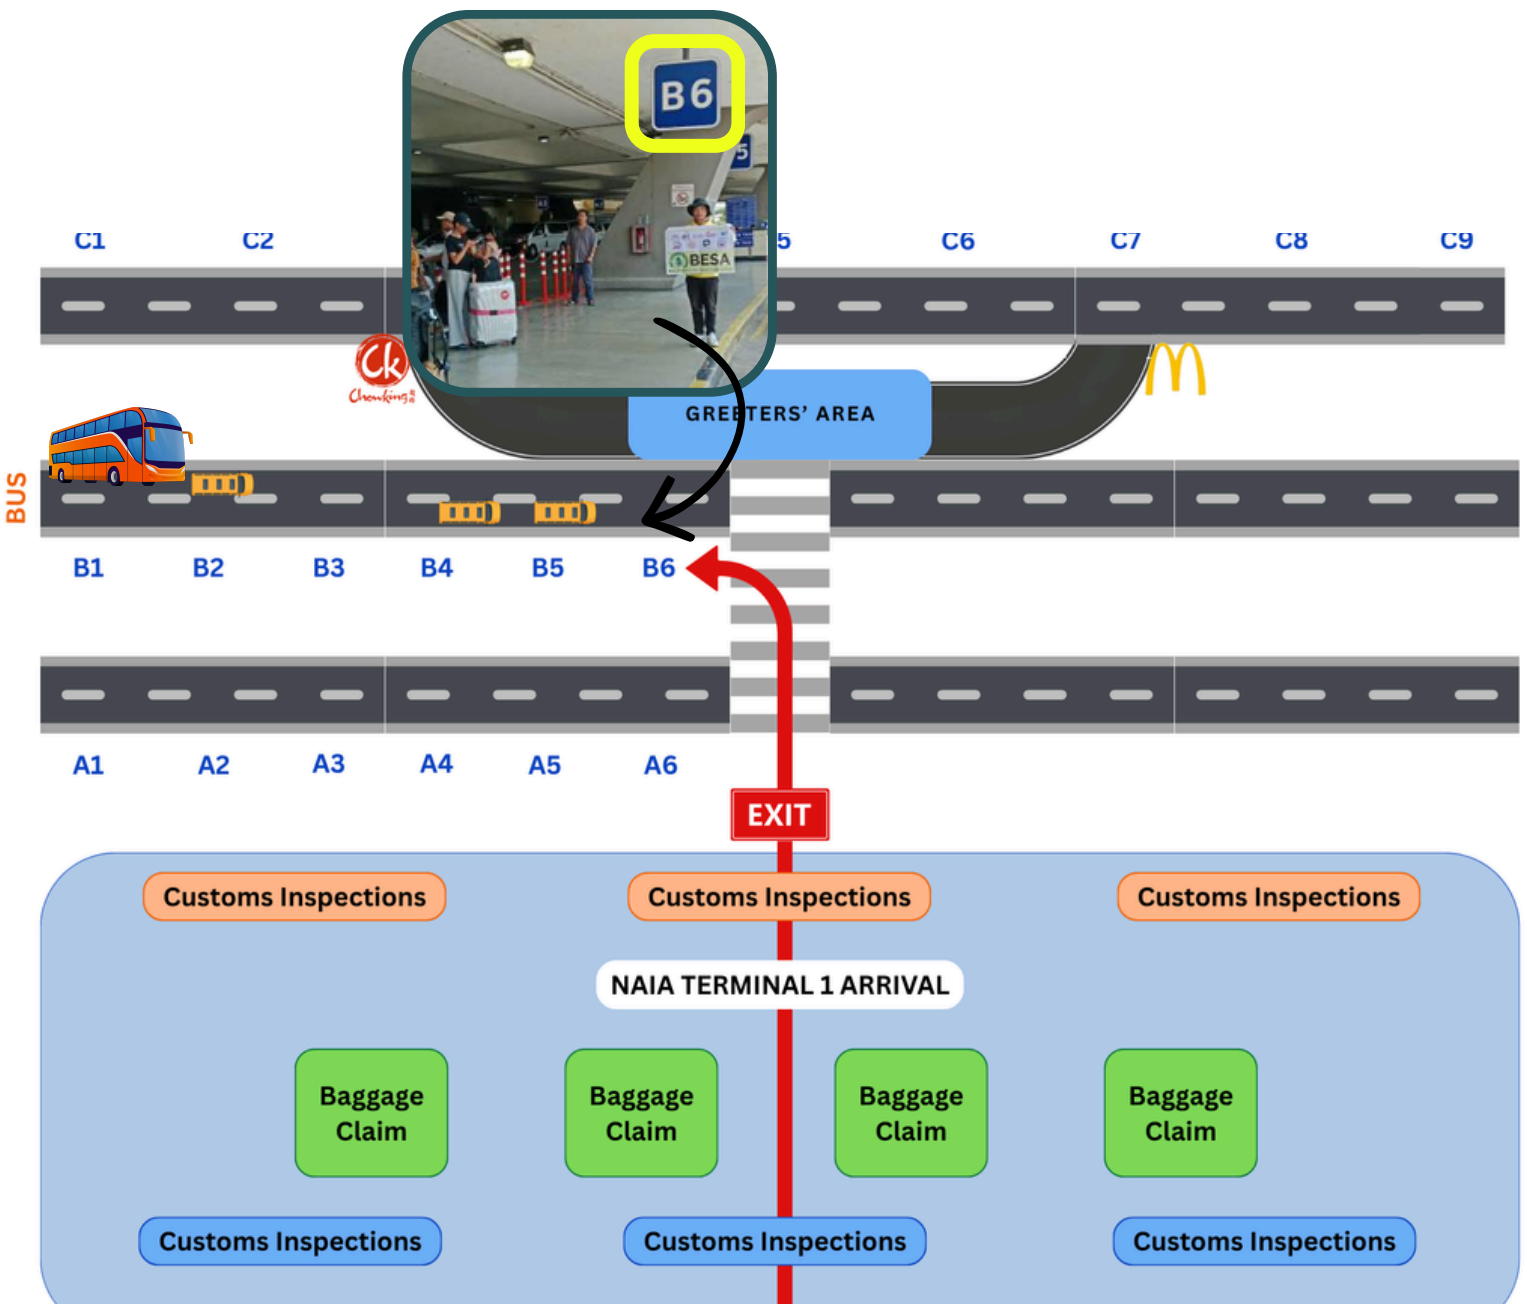

PICK-UP STAFF	9 -10
---------------	-------

I. PICK-UP GUIDELINE

BESA Pick-up is a shared, safe, and school-coordinated transport service for international students traveling to Baguio to start their English studies.

PICK-UP SIGNAGE&UNIFORM:

BESA Pick-up team - The driver/staff will be waiting for you at the designated area, they will be holding a signage or wearing the yellow uniform

PICK-UP STAFF

VAN DRIVERS

II. AIRPORT

BESA Pick-up service is only available from MANILA Terminal 1, & Terminal 3, and Clark International Airport Terminal 2.

MANILA - TERMINAL 1 (VAN/BUS B6)

MANILA - TERMINAL 3 (BAY 7)

CLARK - TERMINAL 2 (BAY 3)

BAGUIO

DROP-OFF

POINT

**VAN WILL TAKE STUDENTS FROM KIA
(MARCOS HIGHWAY) TO THEIR RESPECTIVE
SCHOOLS.**

✓ **KIA (MARCOS HIGHWAY)**

MEET THE TEAM KEEPING YOUR PICK-UP SAFE AND SMOOTH

JOKER

MARI