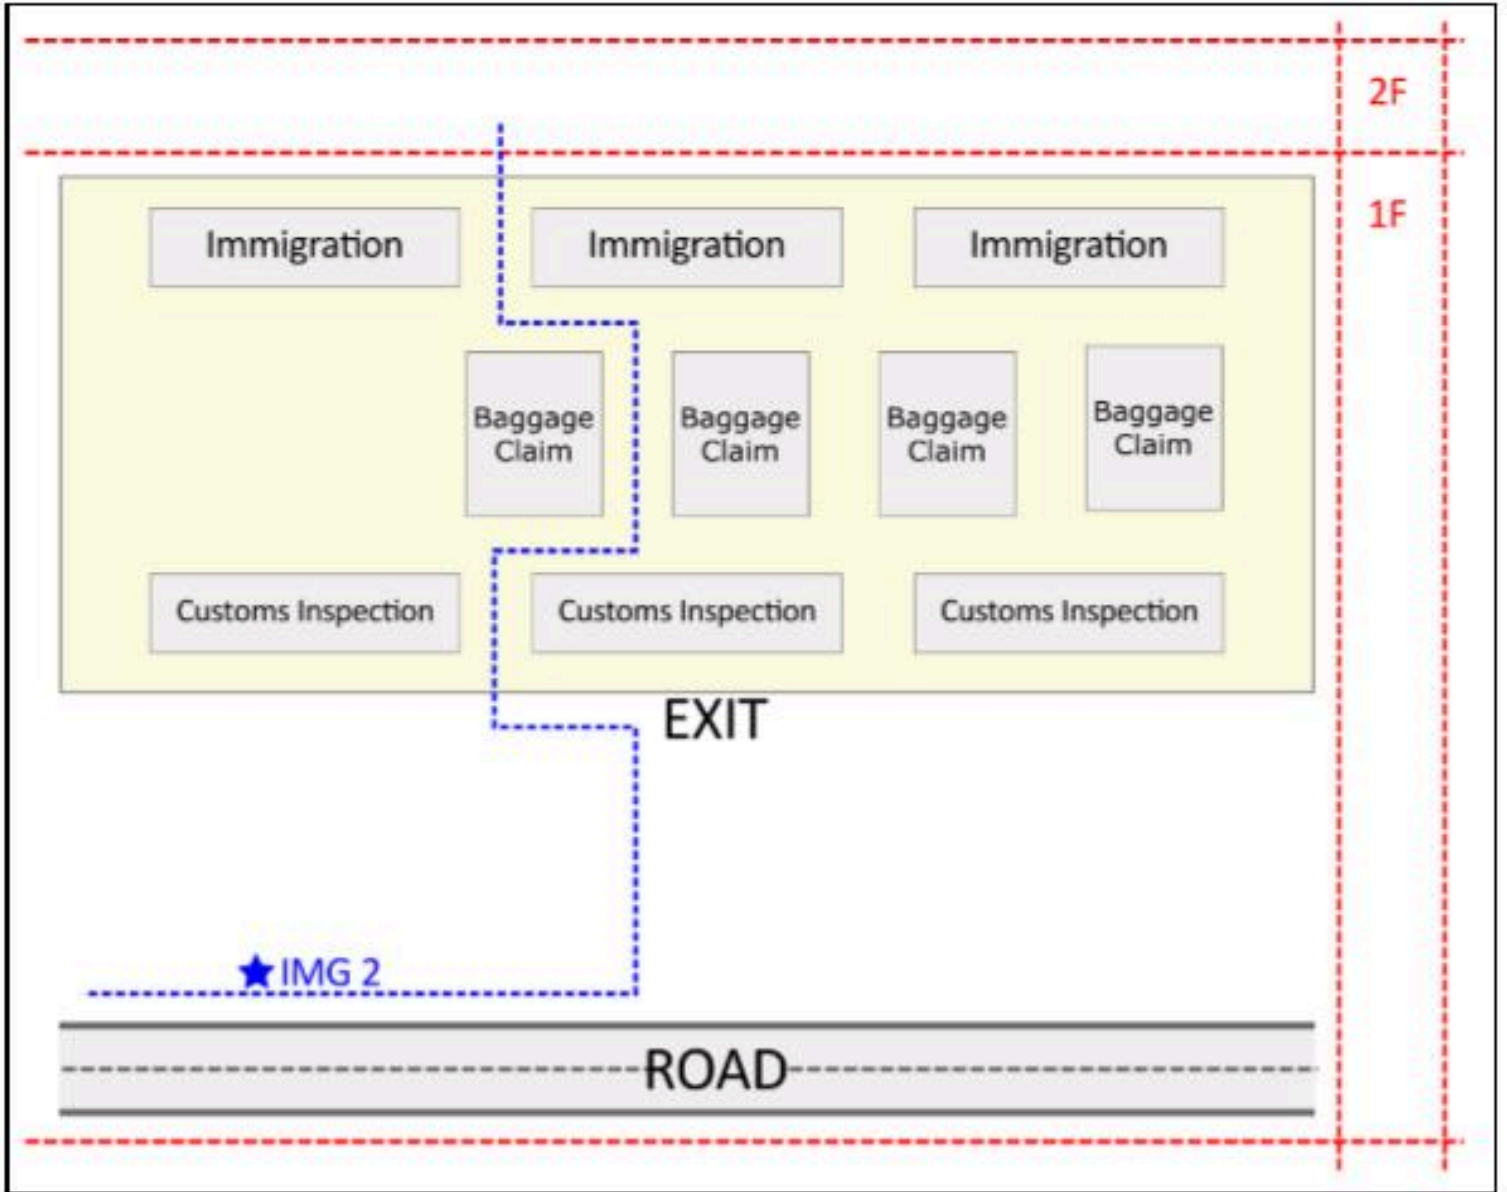

PICK-UP SIGNAGE&UNIFORM:

BESA Pick-up team - The driver/staff will be waiting for you at the designated area, they will be holding a signage or wearing the yellow uniform

PICK-UP STAFF

VAN DRIVERS

II. AIRPORT

BESA Pick-up service is only available from MANILA Terminal 1, & Terminal 3, and Clark International Airport Terminal 2.

MANILA - TERMINAL 1 (VAN/BUS B6)

MANILA - TERMINAL 3 (BAY 7)

CLARK - TERMINAL 2 (BAY 3)

BAGUIO

DROP-OFF

POINT

**VAN WILL TAKE STUDENTS FROM KIA
(MARCOS HIGHWAY) TO THEIR RESPECTIVE
SCHOOLS.**

✓ **KIA (MARCOS HIGHWAY)**

MEET THE TEAM KEEPING YOUR PICK-UP SAFE AND SMOOTH

JOKER

MARI