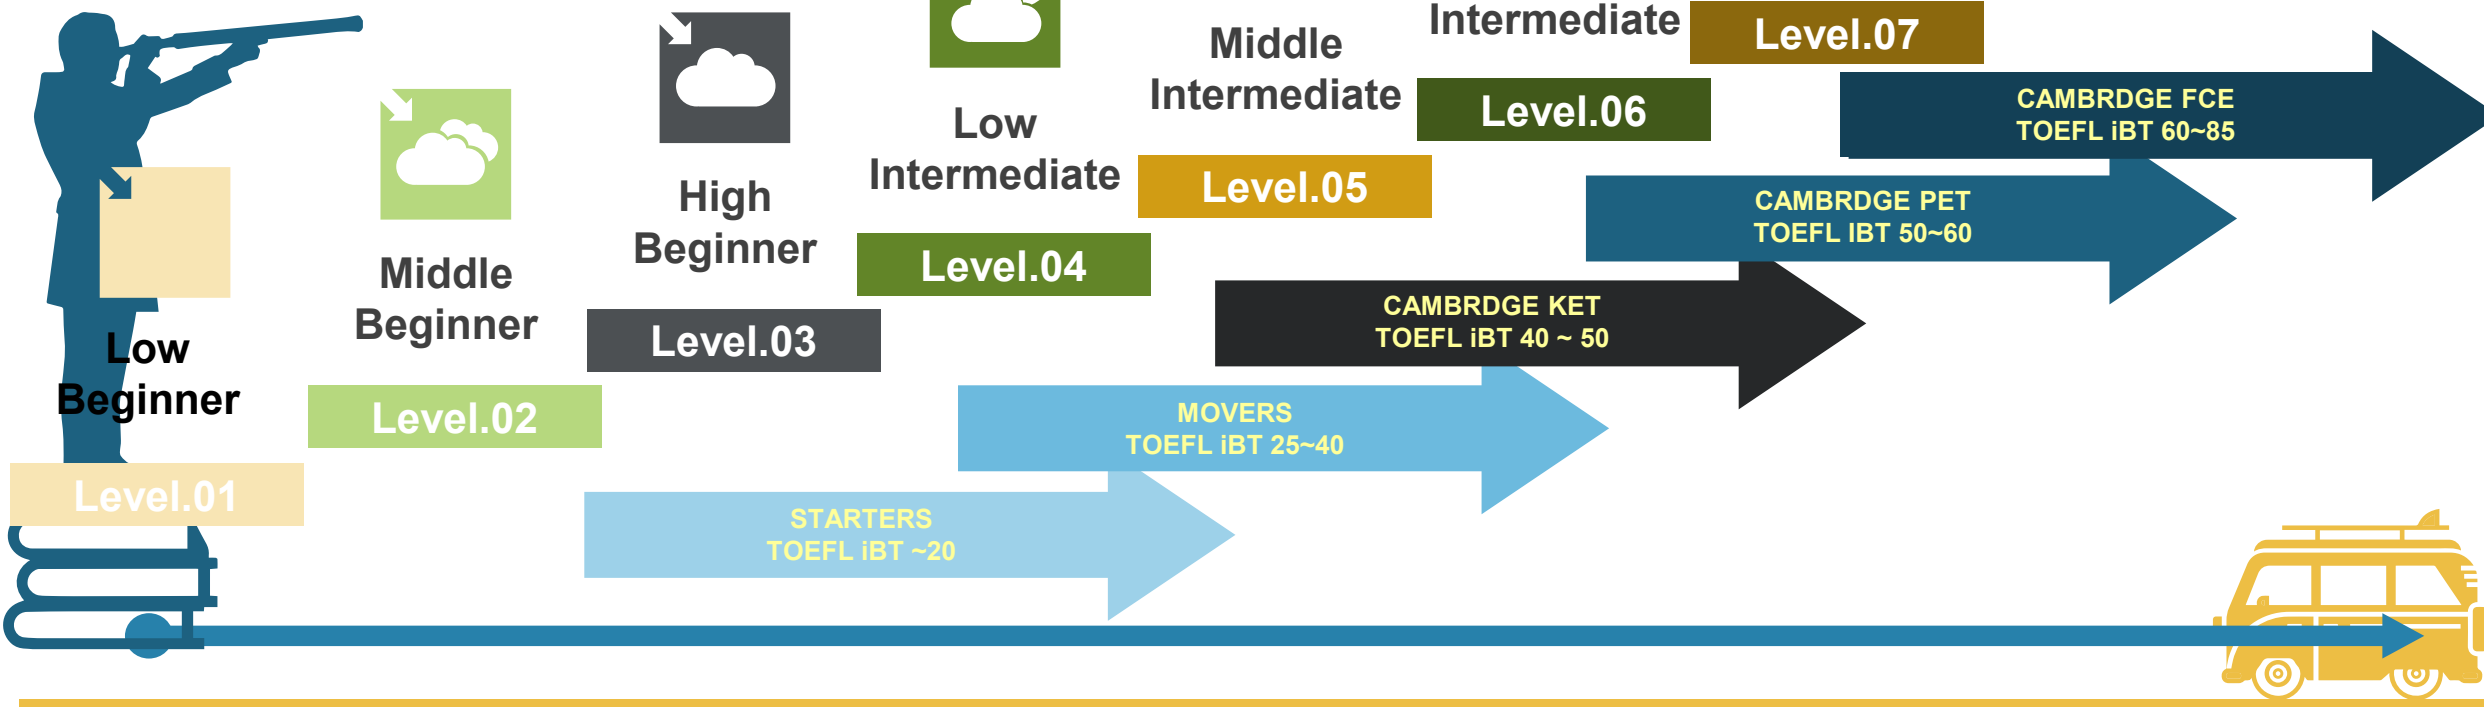

JUNIOR CAMP

Level System

SUPPORTING YOUR SUCCESS
WITH CIJ ENGLISH CAMP