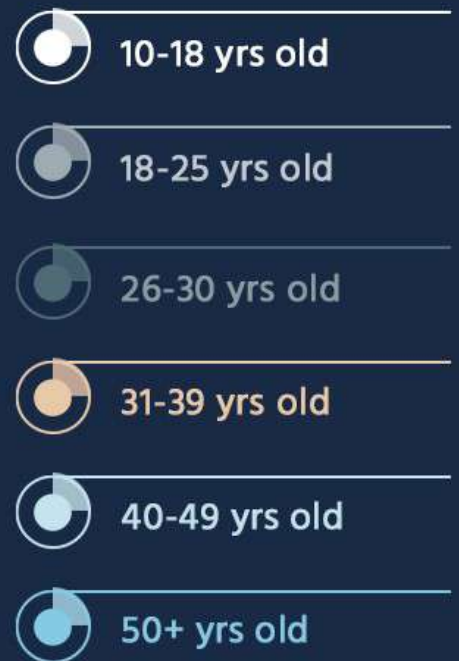

# Nationality Rate

JULY 14 - JULY 18

# Student Age

JULY 14 - JULY 18

During this period, the majority of students are between the ages of 19-25 years old.

日程	2025-08	2025-09	2025-10	2025-11	2025-12	2026-01	2026-02	2026-03	2026-04	2026-05	2026-06	2026-07
日本人比率	40%	40%	30%	35%	35%	25%	40%	40%	35%	35%	35%	35%