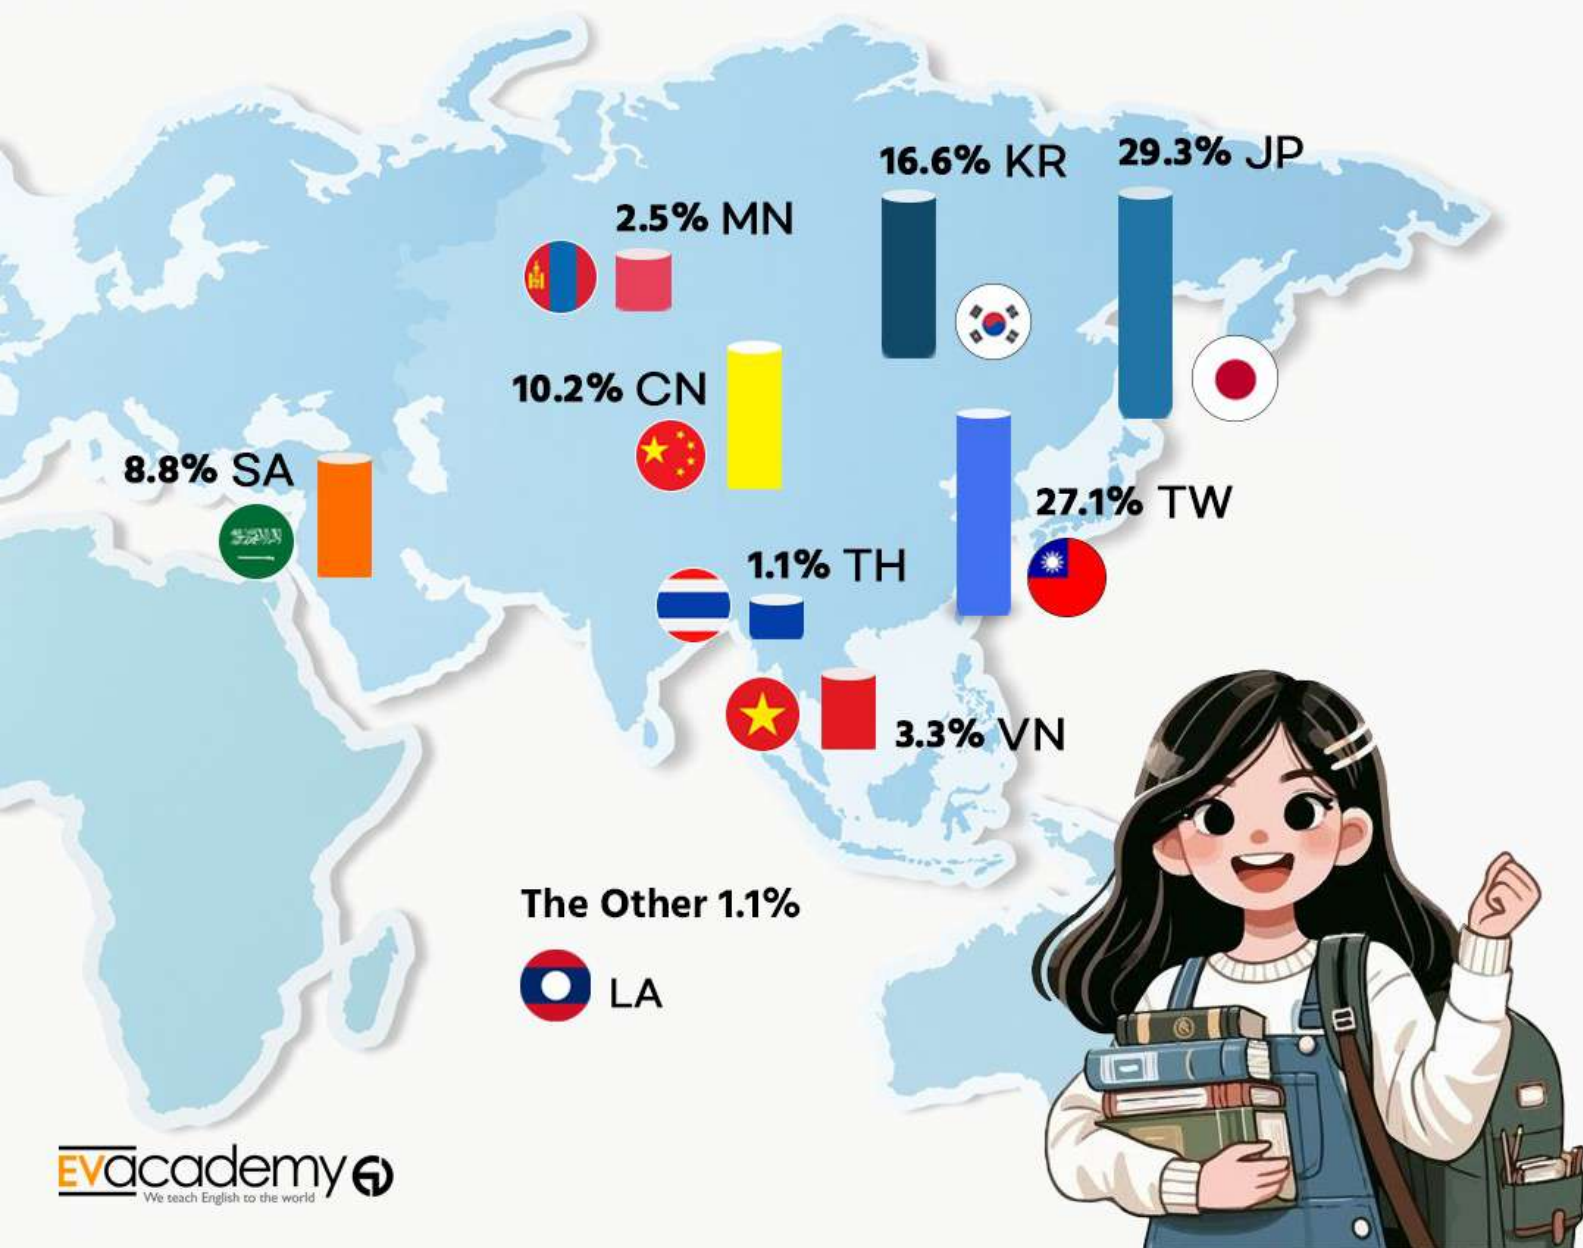

# Nationality Rate

JULY 14 - JULY 18

# Student Age

JULY 14 - JULY 18

During this period, the majority of students are between the ages of 19-25 years old.

日程	2025-08	2025-09	2025-10	2025-11	2025-12	2026-01	2026-02	2026-03	2026-04	2026-05	2026-06	2026-07
日本人比率	40%	40%	30%	35%	35%	25%	40%	40%	35%	35%	35%	35%