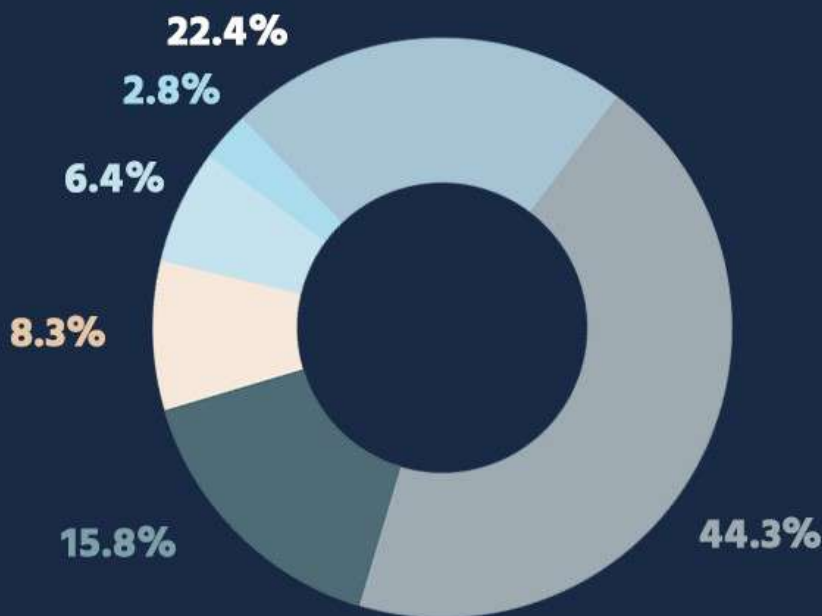

# Nationality Rate

JULY 14 - JULY 18

# Student Age

JULY 14 - JULY 18

During this period, the majority of students are between the ages of 19-25 years old.

日程	2025-08	2025-09	2025-10	2025-11	2025-12	2026-01	2026-02	2026-03	2026-04	2026-05	2026-06	2026-07
日本人比率	40%	40%	30%	35%	35%	25%	40%	40%	35%	35%	35%	35%