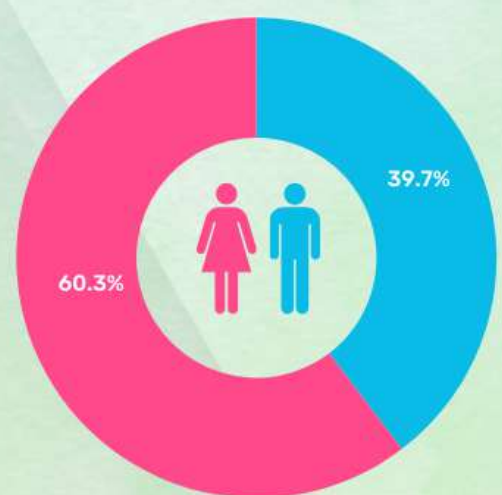

- 10-17 YEARS OLD
- 18-22 YEARS OLD
- 23-25 YEARS OLD
- 26-29 YEARS OLD
- 30-39 YEARS OLD
- 40-49 YEARS OLD
- 50-59 YEARS OLD

- 23-25 YEARS OLD
- 40-49 YEARS OLD
- 26-29 YEARS OLD
- 50-59 YEARS OLD
- 30-39 YEARS OLD
- 60+ YEARS OLD

# NATIONALITY RATIO

**NATIONALITY RATIO**

- TAIWANESE
- JAPANESE
- VIETNAMESE
- SAUDI ARABIAN
- KOREAN

**COURSE RATIO**

- SPEED ESL
- SPARTA ESL
- LITE ESL
- WORKING HOLIDAY

**GENDER RATIO**

- MALE
- FEMALE

**AGE RATIO**

- 10-17 YEARS OLD
- 18-22 YEARS OLD
- 23-25 YEARS OLD
- 26-29 YEARS OLD
- 30-39 YEARS OLD
- 40+ YEARS OLD
- 60+ YEARS OLD