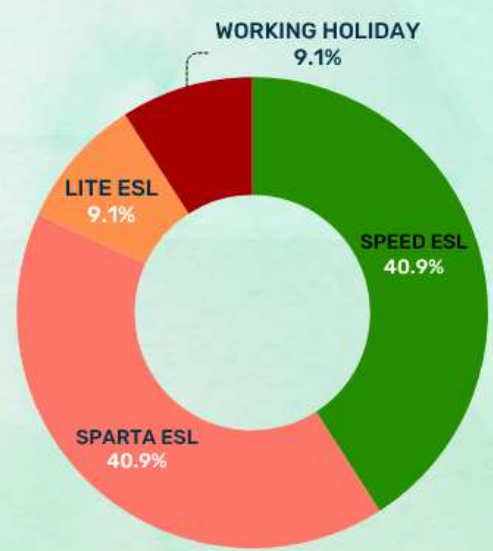

COURSE RATIO

- SPEED ESL
- SPARTA ESL
- LITE ESL
- WORKING HOLIDAY