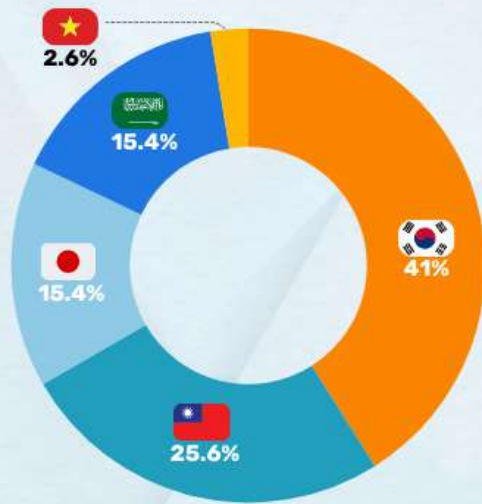

NATIONALITY RATIO

NATIONALITY RATIO

- KOREAN
- TAIWANESE
- JAPANESE
- SAUDI ARABIAN
- VIETNAMESE