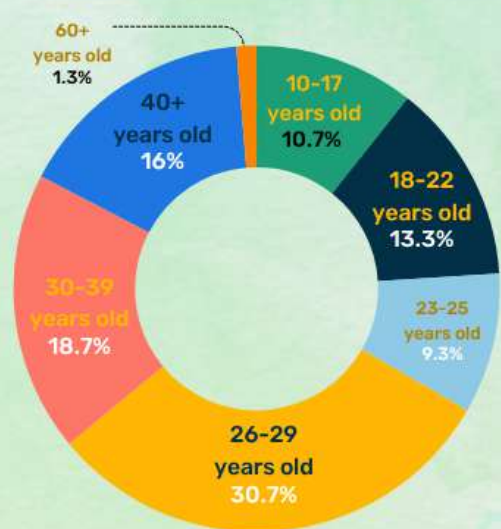

- 10-17 YEARS OLD
- 18-22 YEARS OLD
- 23-25 YEARS OLD
- 26-29 YEARS OLD
- 30-39 YEARS OLD
- 40-49 YEARS OLD
- 50-59 YEARS OLD

- 23-25 YEARS OLD
- 40-49 YEARS OLD
- 26-29 YEARS OLD
- 50-59 YEARS OLD
- 30-39 YEARS OLD
- 60+ YEARS OLD

# NATIONALITY RATIO

**NATIONALITY RATIO**

- TAIWANESE
- JAPANESE
- VIETNAMESE
- SAUDI ARABIAN
- KOREAN

**COURSE RATIO**

- SPEED ESL
- SPARTA ESL
- LITE ESL
- WORKING HOLIDAY

**GENDER RATIO**

- MALE
- FEMALE

**AGE RATIO**

- 10-17 YEARS OLD
- 18-22 YEARS OLD
- 23-25 YEARS OLD
- 26-29 YEARS OLD
- 30-39 YEARS OLD
- 40+ YEARS OLD
- 60+ YEARS OLD