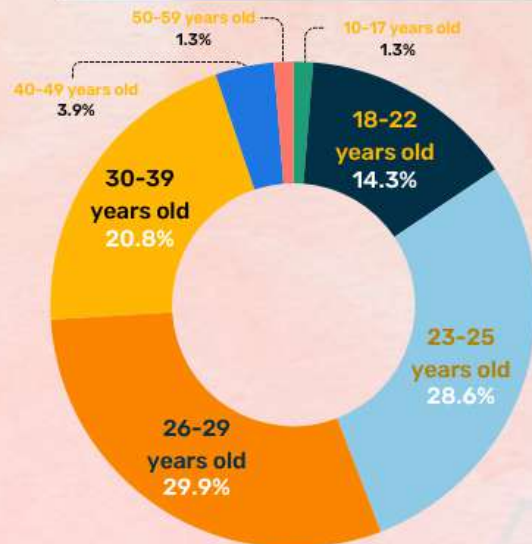

## Top 5 Most Enrolled Courses

# NATIONALITY RATIO

**NATIONALITY RATIO**

- JAPANESE
- KOREAN
- TAIWANESE
- SAUDI ARABIAN
- CHINESE

**COURSE RATIO**

- 24 ESL
- IELTS
- TOEIC

**GENDER RATIO**

- MALE
- FEMALE

**AGE RATIO**

- 10-17 YEARS OLD
- 18-22 YEARS OLD
- 23-25 YEARS OLD
- 26-29 YEARS OLD
- 30-39 YEARS OLD
- 40-49 YEARS OLD
- 50-59 YEARS OLD

- 23-25 YEARS OLD
- 40-49 YEARS OLD
- 26-29 YEARS OLD
- 50-59 YEARS OLD
- 30-39 YEARS OLD
- 60+ YEARS OLD