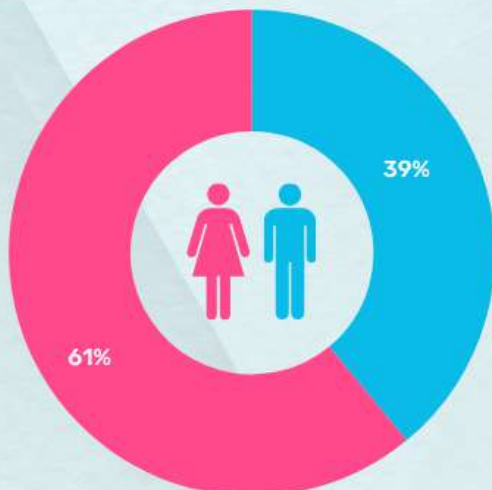

- 10-17 YEARS OLD
- 18-22 YEARS OLD
- 23-25 YEARS OLD
- 26-29 YEARS OLD
- 30-39 YEARS OLD
- 40-49 YEARS OLD
- 50-59 YEARS OLD

# NATIONALITY RATIO

**NATIONALITY RATIO**

- KOREAN
- TAIWANESE
- JAPANESE
- SAUDI ARABIAN
- VIETNAMESE

**COURSE RATIO**

- SPEED ESL
- ESP
- LITE ESL
- IELTS

**GENDER RATIO**

- MALE
- FEMALE

**AGE RATIO**

- 23-25 YEARS OLD
- 40-49 YEARS OLD
- 26-29 YEARS OLD
- 50-59 YEARS OLD
- 30-39 YEARS OLD
- 60+ YEARS OLD

**AGE RATIO**

- 10-17 YEARS OLD
- 18-22 YEARS OLD
- 23-25 YEARS OLD
- 26-29 YEARS OLD
- 30-39 YEARS OLD
- 40+ YEARS OLD
- 60+ YEARS OLD