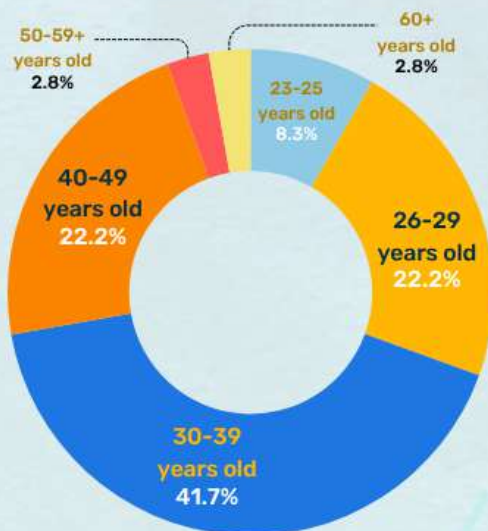

- 10-17 YEARS OLD
- 18-22 YEARS OLD
- 23-25 YEARS OLD
- 26-29 YEARS OLD
- 30-39 YEARS OLD
- 40-49 YEARS OLD
- 50-59 YEARS OLD

# NATIONALITY RATIO

**NATIONALITY RATIO**

- KOREAN
- TAIWANESE
- JAPANESE
- SAUDI ARABIAN
- VIETNAMESE

**COURSE RATIO**

- SPEED ESL
- ESP
- LITE ESL
- IELTS

**GENDER RATIO**

- MALE
- FEMALE

**AGE RATIO**

- 23-25 YEARS OLD
- 40-49 YEARS OLD
- 26-29 YEARS OLD
- 50-59 YEARS OLD
- 30-39 YEARS OLD
- 60+ YEARS OLD

**AGE RATIO**

- 10-17 YEARS OLD
- 18-22 YEARS OLD
- 23-25 YEARS OLD
- 26-29 YEARS OLD
- 30-39 YEARS OLD
- 40+ YEARS OLD
- 60+ YEARS OLD