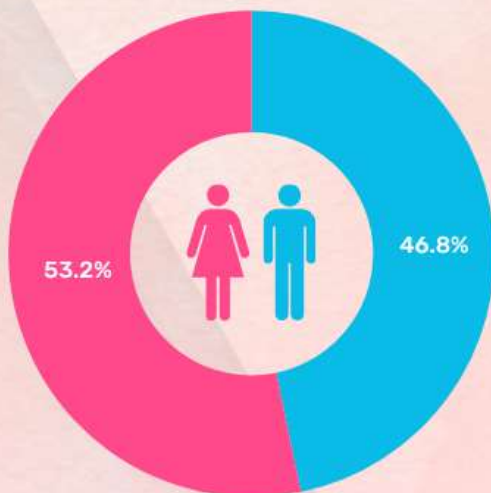

# NATIONALITY RATIO

**NATIONALITY RATIO**

- JAPANESE
- KOREAN
- TAIWANESE
- SAUDI ARABIAN
- CHINESE

**COURSE RATIO**

- 24 ESL
- IELTS
- TOEIC

**GENDER RATIO**

- MALE
- FEMALE

**AGE RATIO**

- 10-17 YEARS OLD
- 18-22 YEARS OLD
- 23-25 YEARS OLD
- 26-29 YEARS OLD
- 30-39 YEARS OLD
- 40-49 YEARS OLD
- 50-59 YEARS OLD

- 23-25 YEARS OLD
- 40-49 YEARS OLD
- 26-29 YEARS OLD
- 50-59 YEARS OLD
- 30-39 YEARS OLD
- 60+ YEARS OLD

**AGE RATIO**

- 10-17 YEARS OLD
- 18-22 YEARS OLD
- 23-25 YEARS OLD
- 26-29 YEARS OLD
- 30-39 YEARS OLD
- 40+ YEARS OLD
- 60+ YEARS OLD