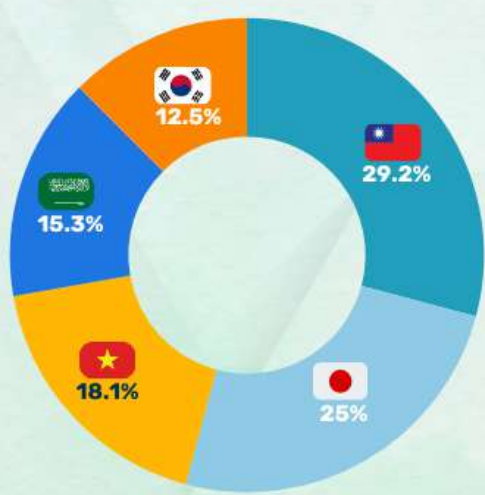

NATIONALITY RATIO

NATIONALITY RATIO

- TAIWANESE
- JAPANESE
- VIETNAMESE
- SAUDI ARABIAN
- KOREAN