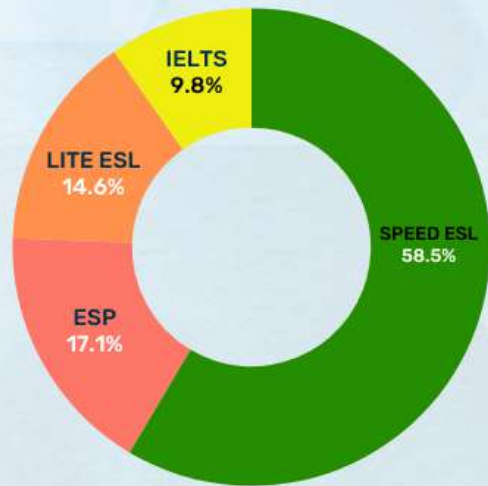

## Top 5 Most Enrolled Courses

# NATIONALITY RATIO

**NATIONALITY RATIO**

- JAPANESE
- KOREAN
- TAIWANESE
- SAUDI ARABIAN
- CHINESE

**COURSE RATIO**

- 24 ESL
- IELTS
- TOEIC

**GENDER RATIO**

- MALE
- FEMALE

**AGE RATIO**

- 10-17 YEARS OLD
- 18-22 YEARS OLD
- 23-25 YEARS OLD
- 26-29 YEARS OLD
- 30-39 YEARS OLD
- 40-49 YEARS OLD
- 50-59 YEARS OLD

# NATIONALITY RATIO

**NATIONALITY RATIO**

- KOREAN
- TAIWANESE
- JAPANESE
- SAUDI ARABIAN
- VIETNAMESE

**COURSE RATIO**

- SPEED ESL
- ESP
- LITE ESL
- IELTS

**GENDER RATIO**

- MALE
- FEMALE

**AGE RATIO**