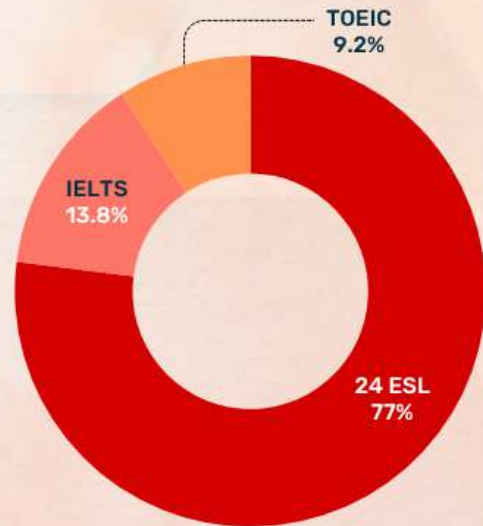

## Top 5 Most Enrolled Courses

# NATIONALITY RATIO

**NATIONALITY RATIO**

- JAPANESE
- KOREAN
- TAIWANESE
- SAUDI ARABIAN
- CHINESE

**COURSE RATIO**

- 24 ESL
- IELTS
- TOEIC

**GENDER RATIO**

- MALE
- FEMALE

**AGE RATIO**

- 10-17 YEARS OLD
- 18-22 YEARS OLD
- 23-25 YEARS OLD
- 26-29 YEARS OLD
- 30-39 YEARS OLD
- 40-49 YEARS OLD
- 50-59 YEARS OLD

**AGE RATIO**

- 10-17 YEARS OLD
- 18-22 YEARS OLD
- 23-25 YEARS OLD
- 26-29 YEARS OLD
- 30-39 YEARS OLD
- 40+ YEARS OLD
- 60+ YEARS OLD