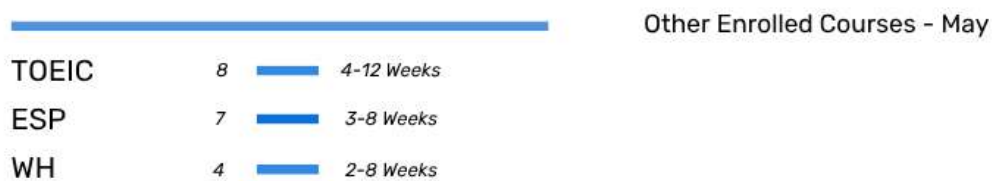

# OVERALL

## Top 5 Most Enrolled Courses

# NATIONALITY RATIO

**NATIONALITY RATIO**

- JAPANESE
- KOREAN
- TAIWANESE
- SAUDI ARABIAN
- CHINESE

**COURSE RATIO**

- 24 ESL
- IELTS
- TOEIC

**GENDER RATIO**

- MALE
- FEMALE

**AGE RATIO**