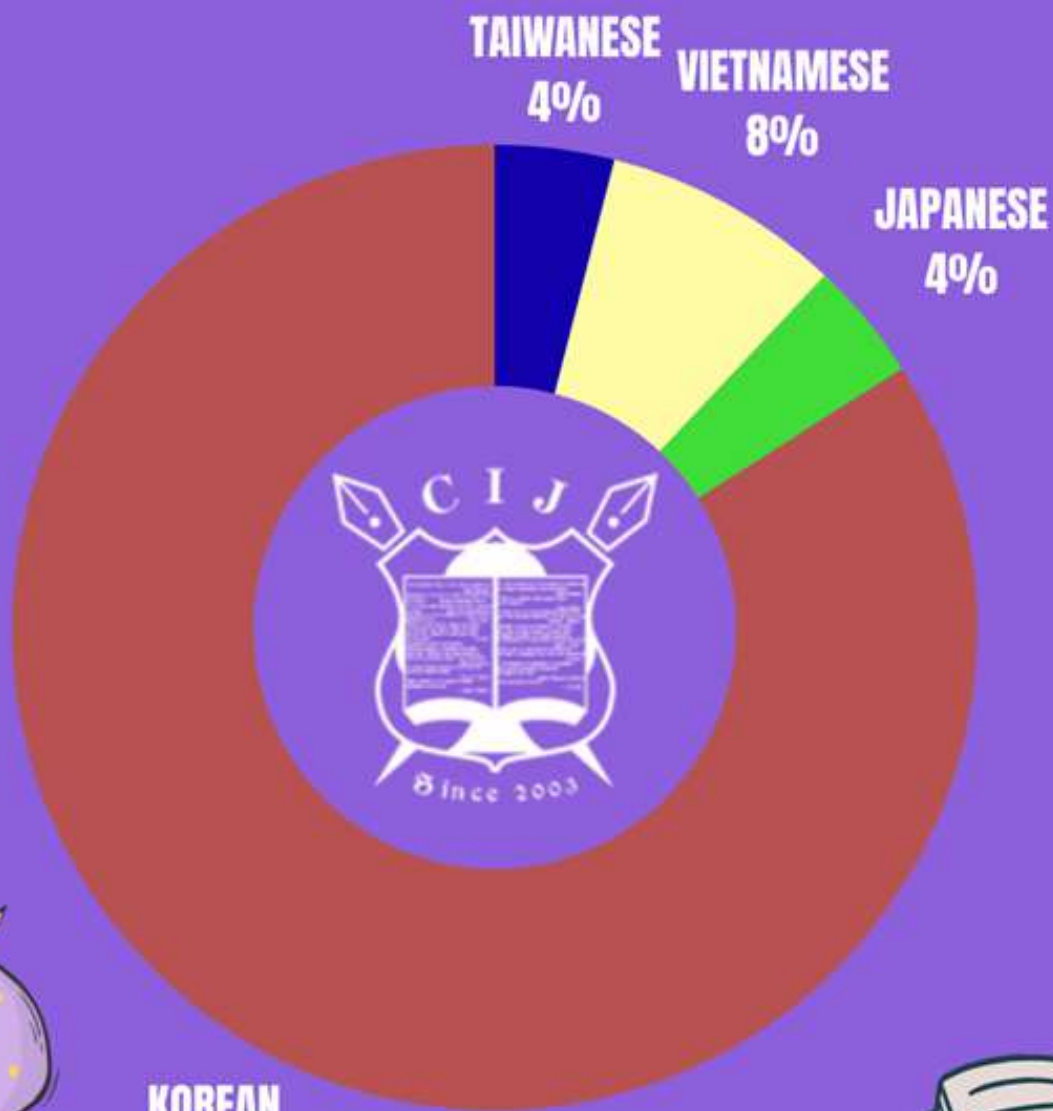

3RD week of **MAY** (May.25 to May.31)

Room Vacancy

PREMIUM Campus

| ROOM Type | MALE STUDENT Possible date of admission | Period of admission Admission Weeks | FEMALE STUDENT Possible date of admission | Period of admission Admission Weeks |
|------------------|---|---|---|---|
| Single Room | May.25.2025 (only 1 student) | 7Weeks (until July.12) | May.25.2025 (only 1 student) | 7Weeks (until July.12) |
| 2Persons Room | May.25.2025 (only 1 student) | 7Weeks (until July.12) | May.25.2025 (only 3 students) | 7Weeks (until July.12) |
| Family Room | May.25.2025 | 7Weeks (until July.12) | May.25.2025 | 7Weeks (until July.12) |

NATIONALITY RATE

KOREAN
84%

TAIWANESE
4%

VIETNAMESE
8%

JAPANESE
4%