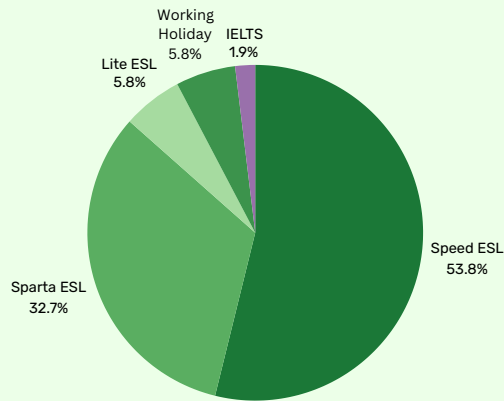

EOP CAMPUS

Nationality | Course | Gender | Age

By Nationality

By Course

By Gender

By Age