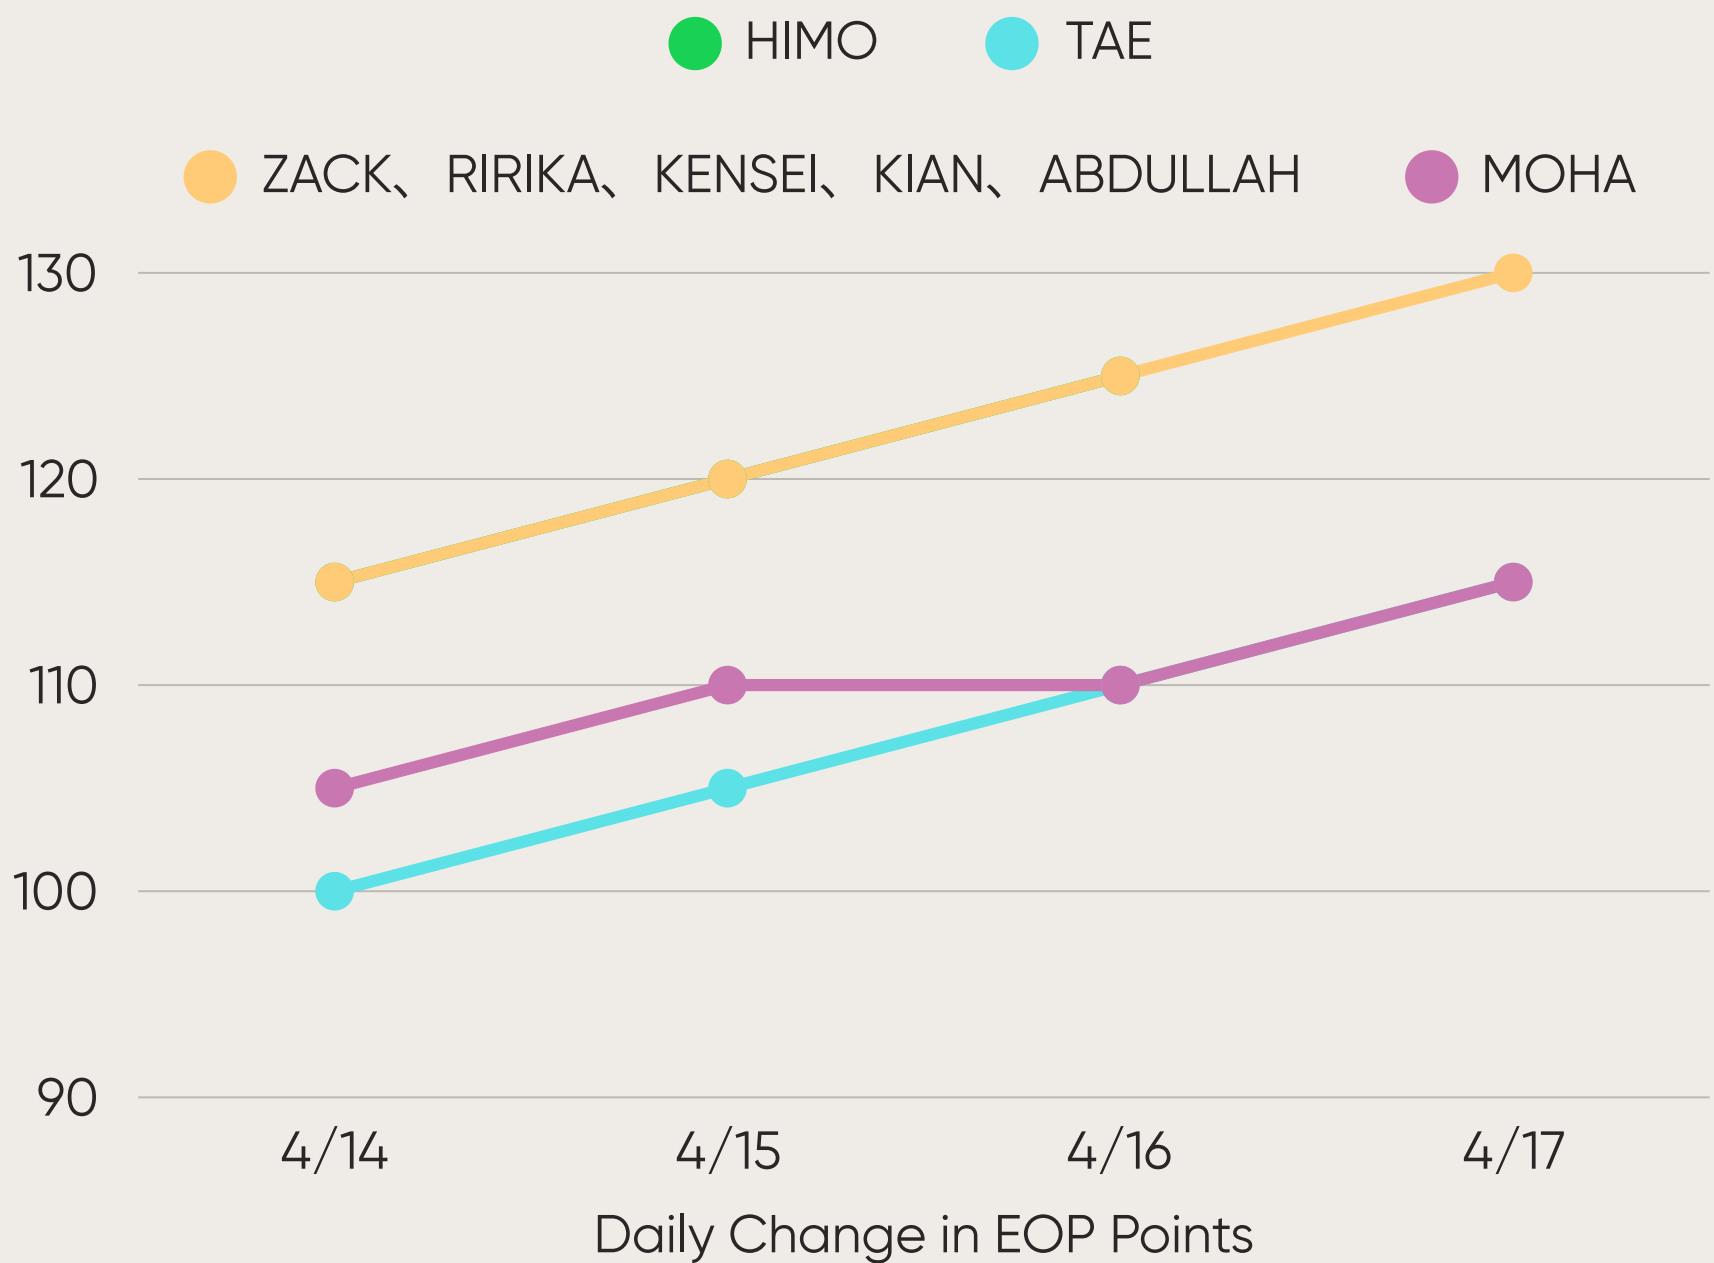

Daily change in EOP Points

Students who enrolled before March

Daily change in EOP Points

Students who enrolled after March

- CHEN
- HWI
- ANDREW, ROSIE, JYUN, MOE
- CHAN
- MIHO, WULIN, JUNNA, RYOKO
- MIHO2
- AZIZ, DEVEN
- LEE

Daily Change in EOP Points

Daily change in EOP Points

Students who enrolled after 4/7

● CHARLIE, BI, PANPAN, YE-JIN, FUKA

● MUNEER, SHAWN

● CHACHA

● AHMED

● MOMO

● EMMA, SKY, VIVI

Daily Change in EOP Points