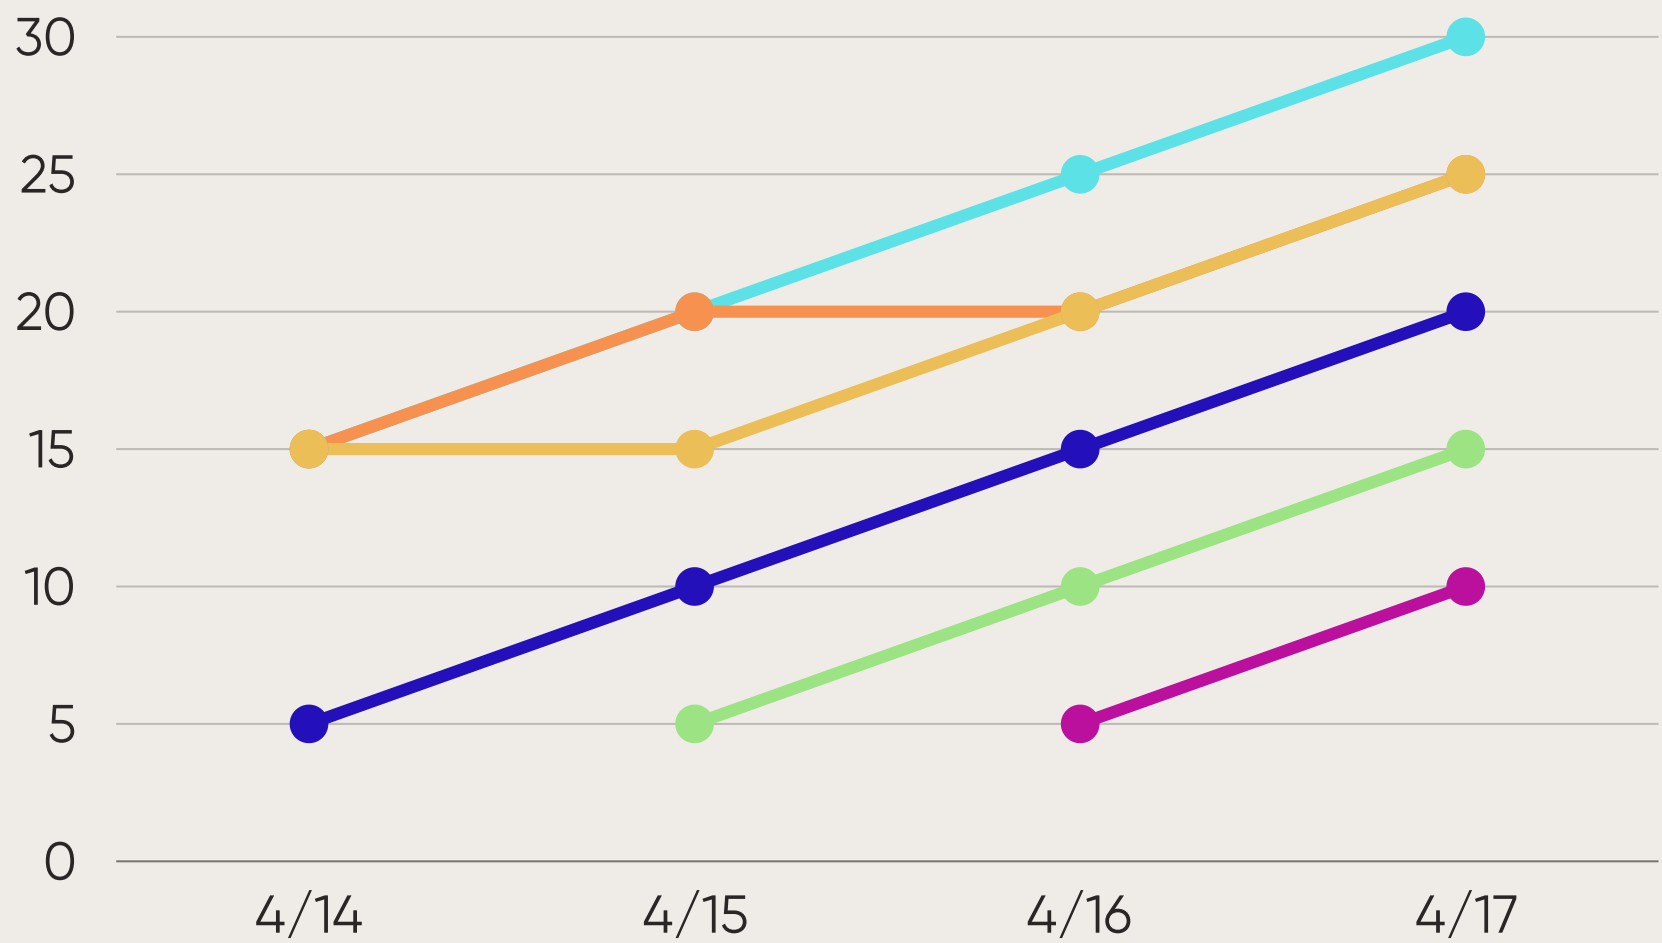

Daily change in EOP Points

Students who enrolled before March

Daily change in EOP Points

Students who enrolled after March

- CHEN
- HWI
- ANDREW, ROSIE, JYUN, MOE
- CHAN
- MIHO, WULIN, JUNNA, RYOKO
- MIHO2
- AZIZ, DEVEN
- LEE

Daily Change in EOP Points

Daily change in EOP Points

Students who enrolled after 4/7

● CHARLIE, BI, PANPAN, YE-JIN, FUKA

● MUNEER, SHAWN

● CHACHA

● AHMED

● MOMO

● EMMA, SKY, VIVI

Daily Change in EOP Points