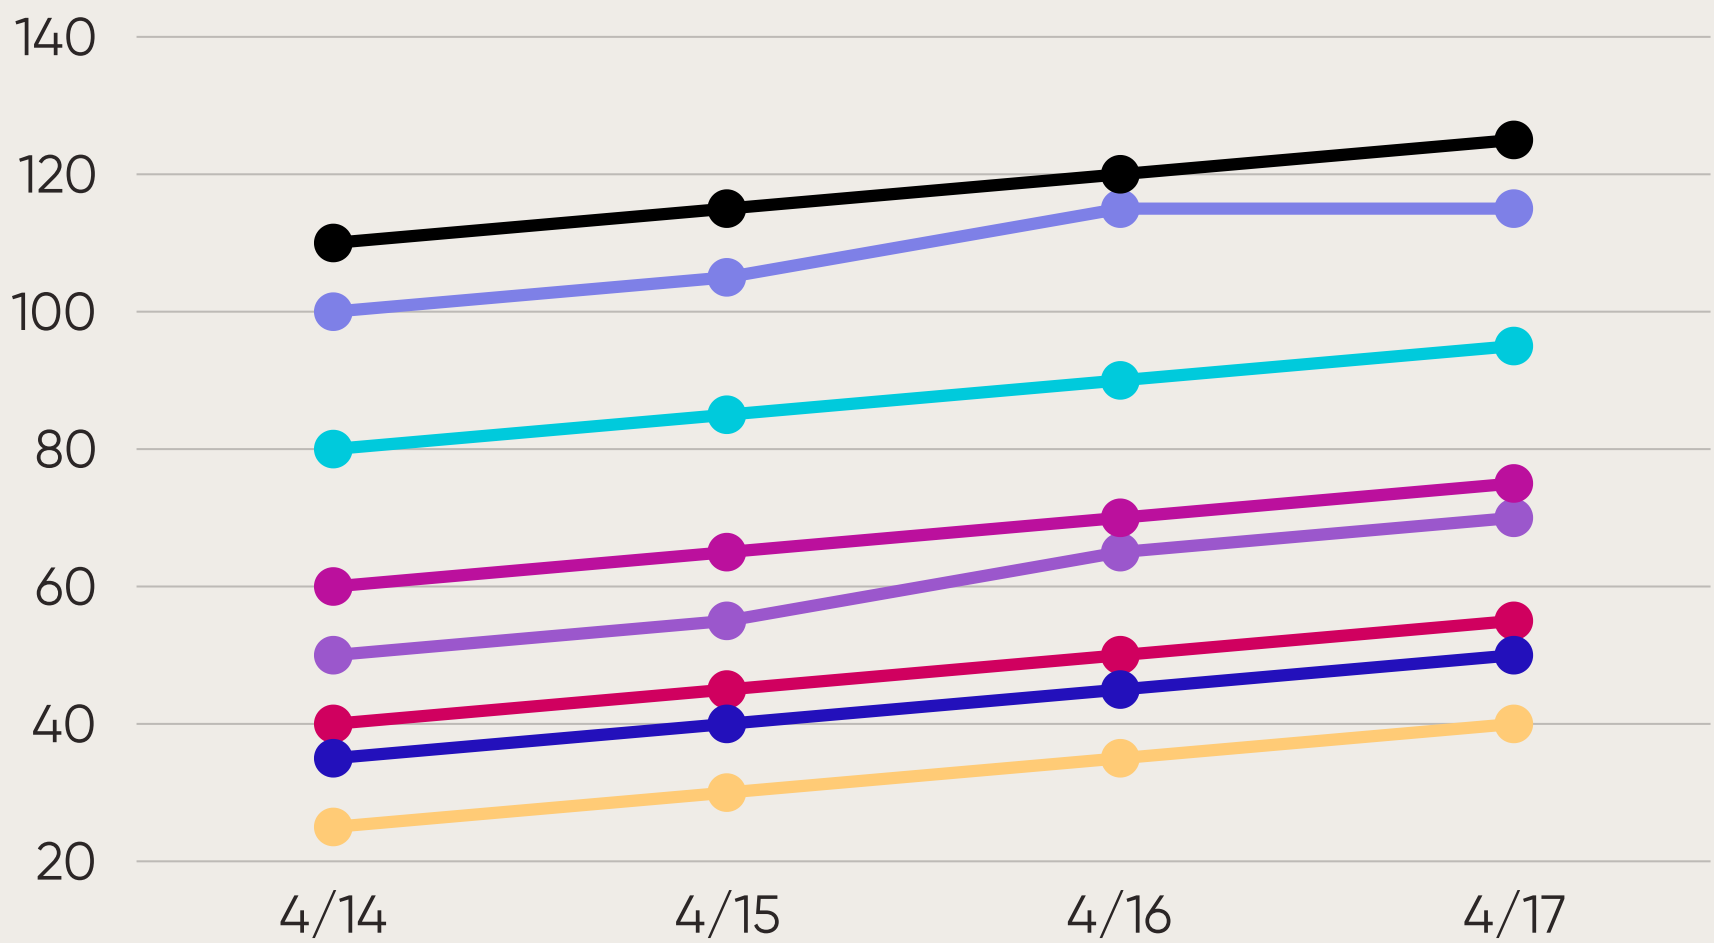

Daily change in EOP Points

Students who enrolled before March

Daily change in EOP Points

Students who enrolled after March

- CHEN
- HWI
- ANDREW, ROSIE, JYUN, MOE
- CHAN
- MIHO, WULIN, JUNNA, RYOKO
- MIHO2
- AZIZ, DEVEN
- LEE

Daily Change in EOP Points

Daily change in EOP Points

Students who enrolled after 4/7

● CHARLIE, BI, PANPAN, YE-JIN, FUKA

● MUNEER, SHAWN

● CHACHA

● AHMED

● MOMO

● EMMA, SKY, VIVI

Daily Change in EOP Points