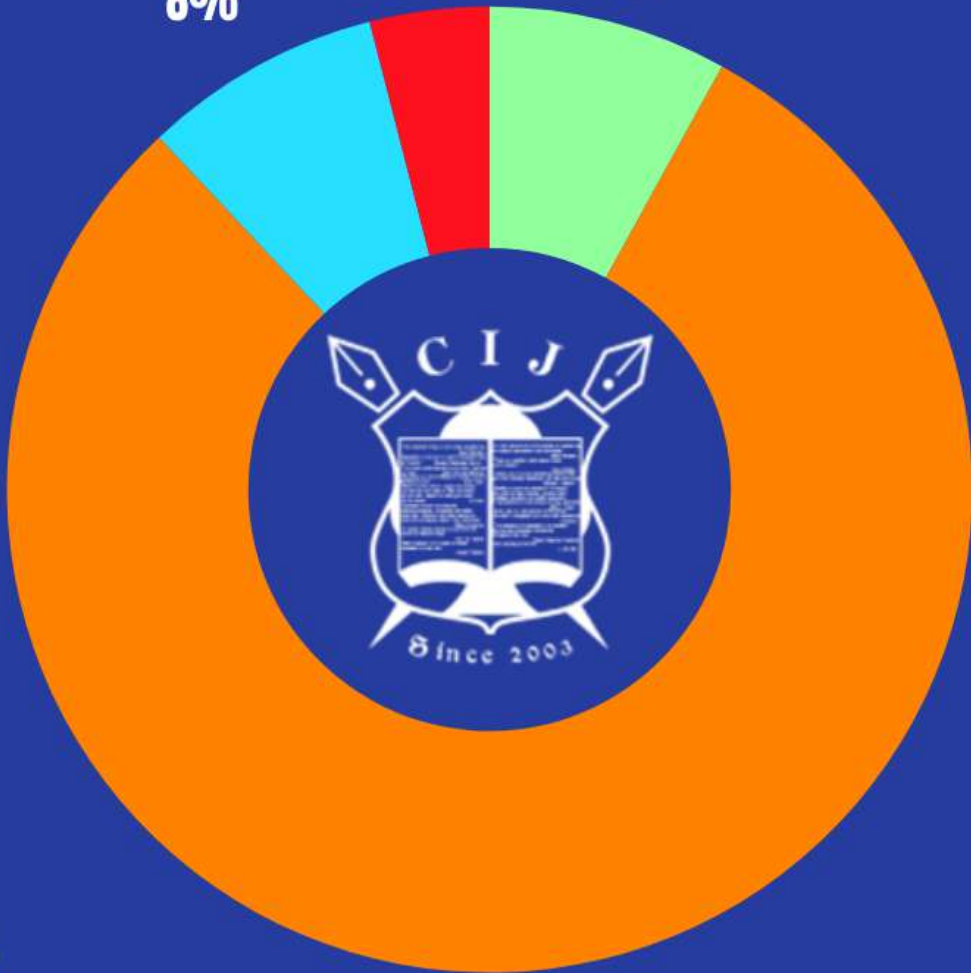

NATIONALITY RATE

TAIWANESE 8% JAPANESE 4% VIETNAMESE 8%

KOREAN
80%