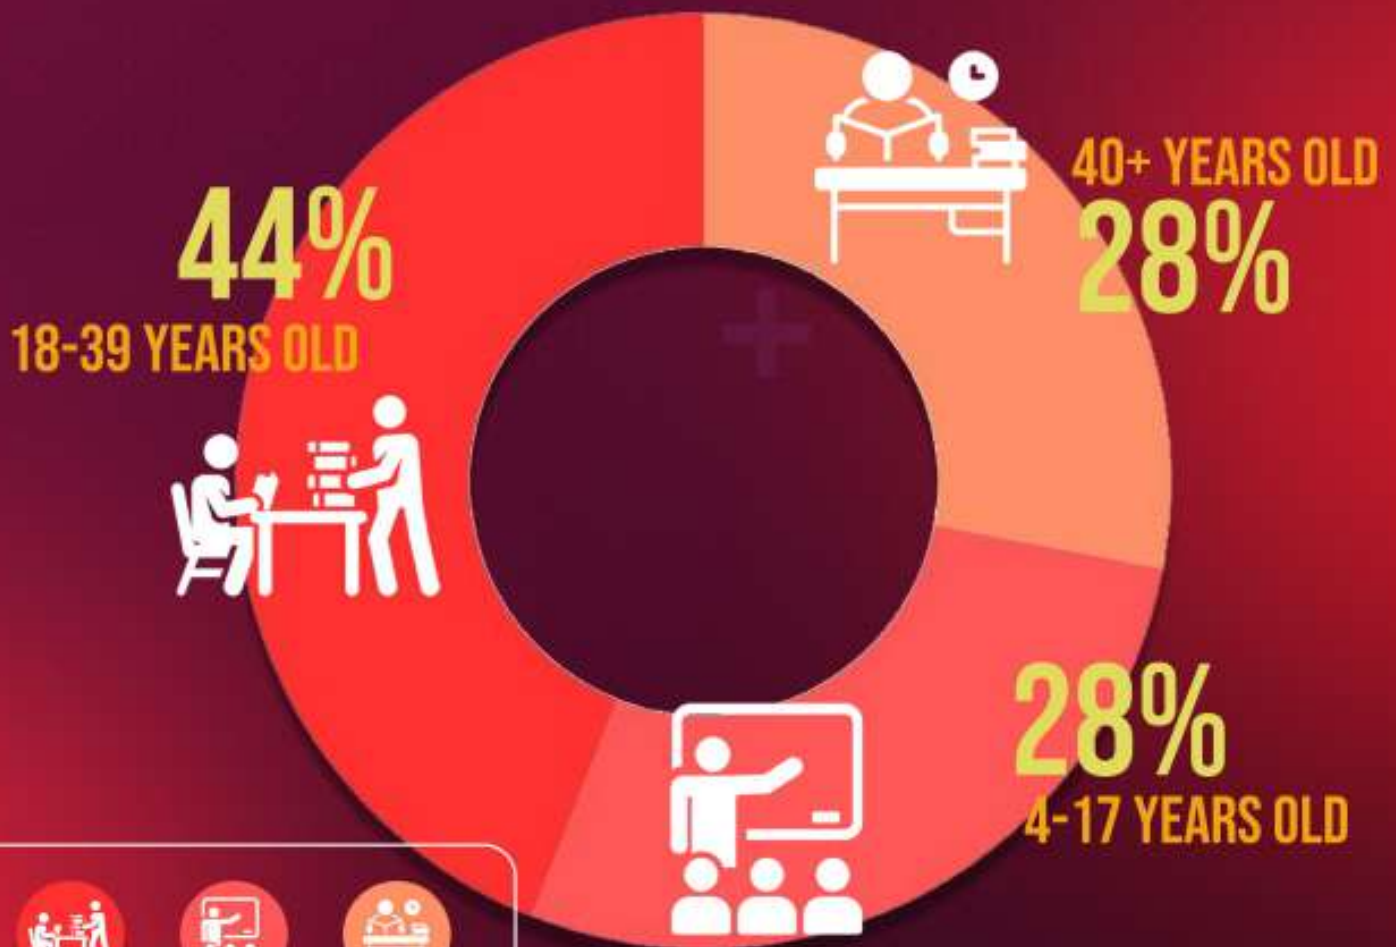

STUDENT'S AGE

CIJ Academy & School

LILOAN CIJ EDUCATION INC.
08-302 Purok Mabini, Poblacion, Liloan, Cebu, Philippines 6002
Tel. +63-52-503-9848 / +63-32-507-5475

WEEKLY ACTIVITIES

Guitar Lesson | Zumba Session | Movie Showing | Saturday Activity