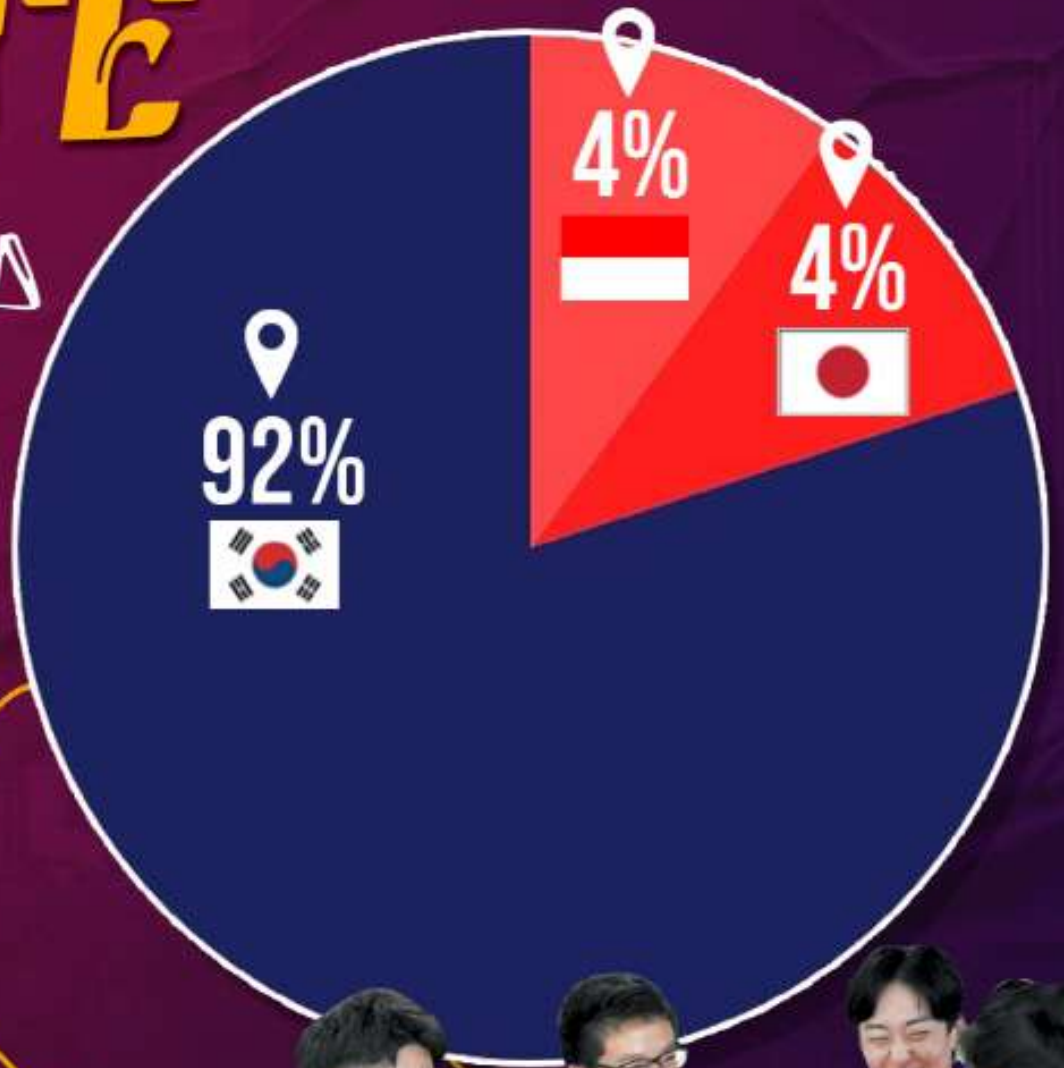

www.yourwebsite.com

NATIONALITY RATE

- KOREAN
- JAPANESE
- INDONESIAN