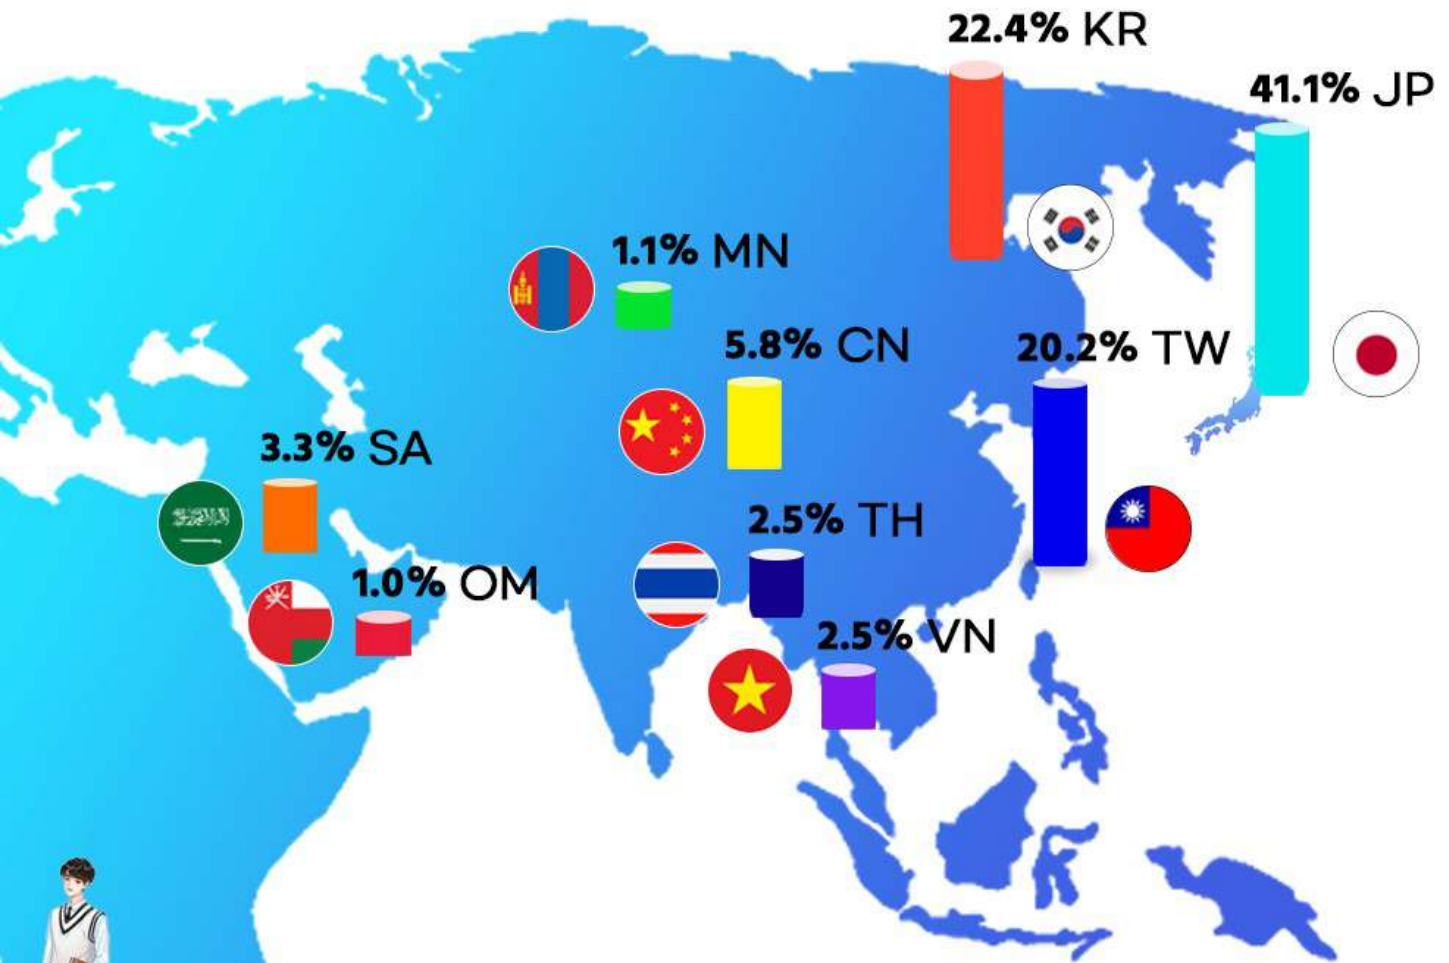

National Rate

MAR 10 - MAR 14

EV STUDENTS

Student Age

MAR 10 - MAR 14

During this period, the majority of students are between the ages of **19-25** years old.

STUDY PLAN

SPARTA
27.8 %