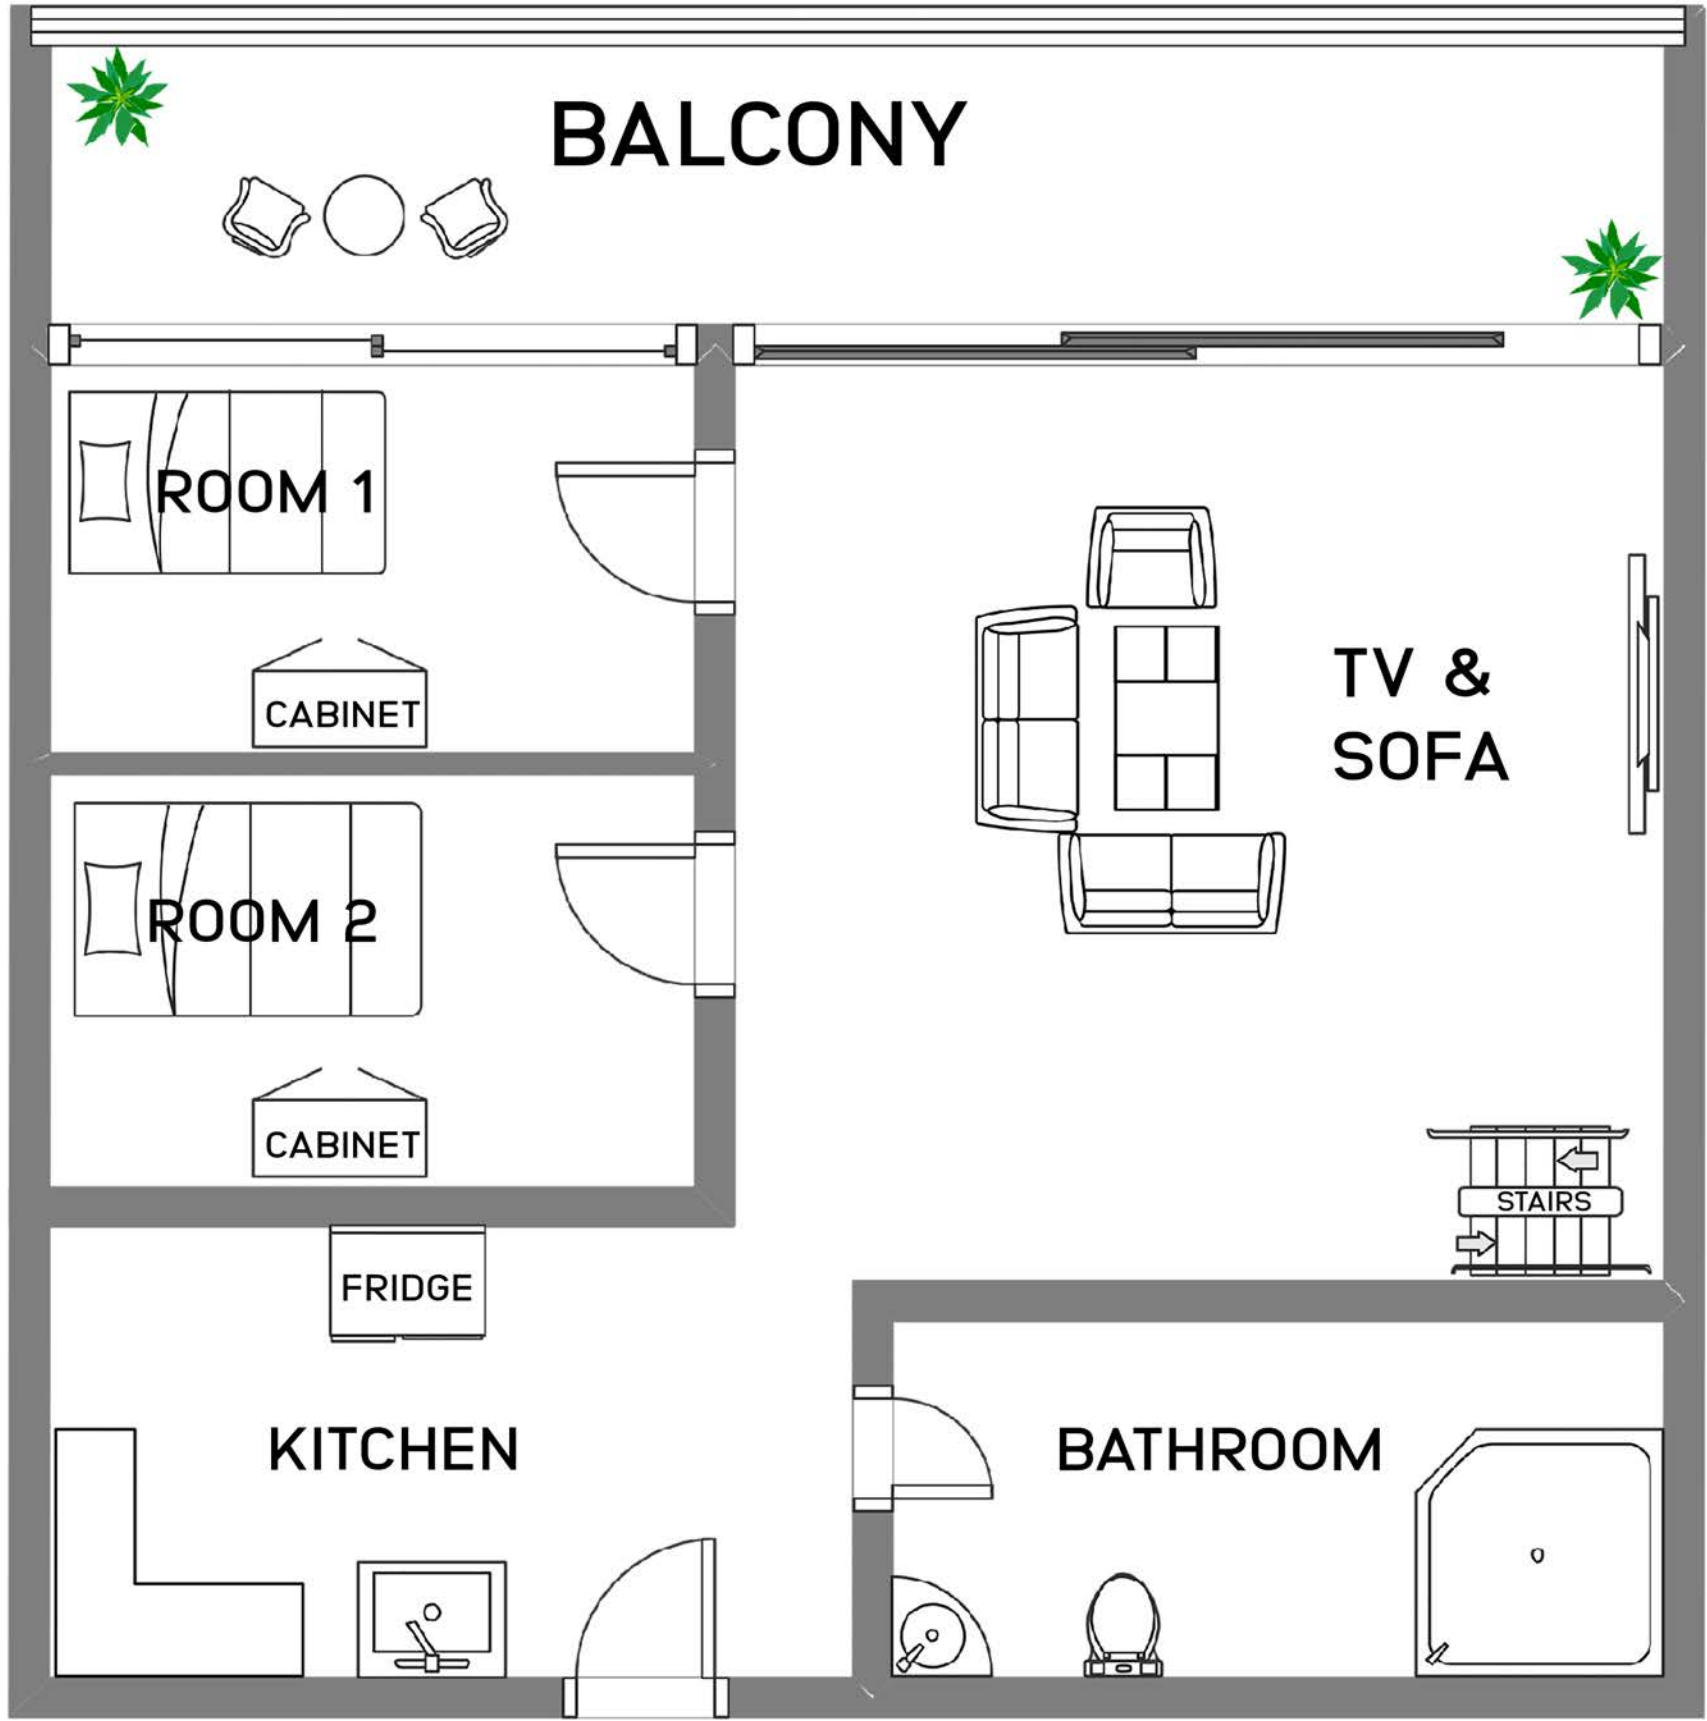

Dormitory Floor Plans - Condo Type / Share Type

Share Type