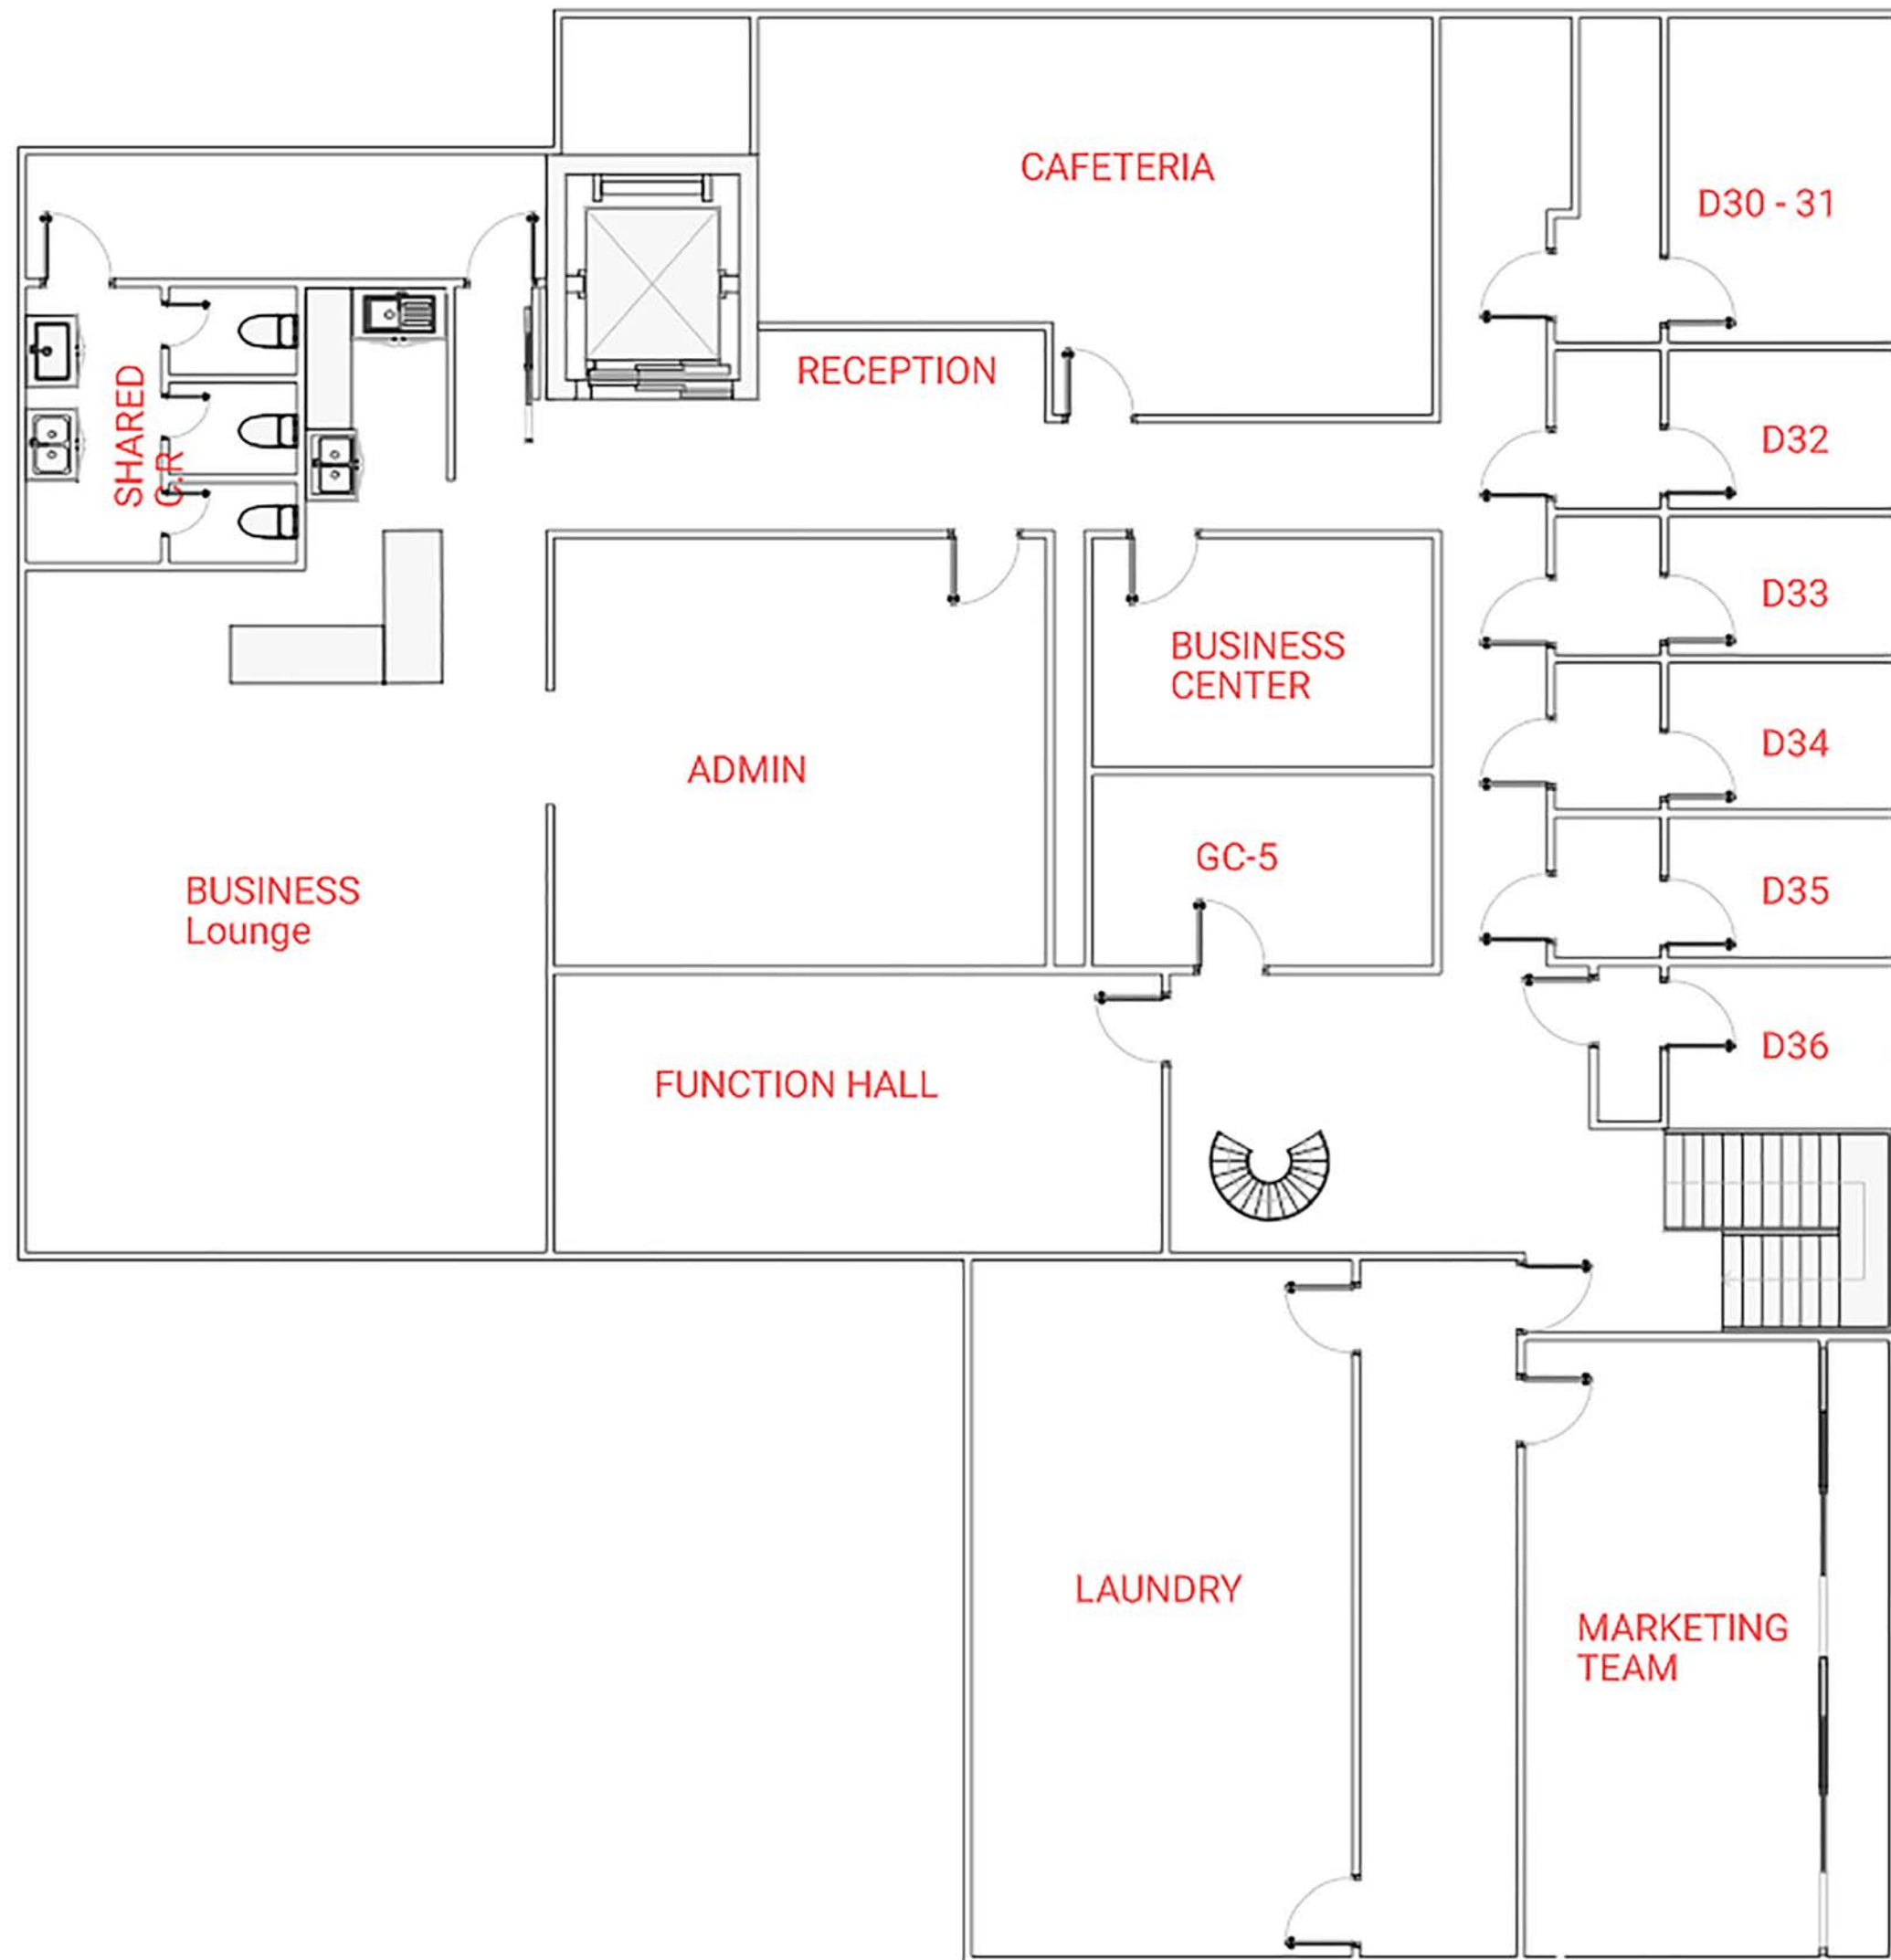

WALES BUILDING MAP

Building and Dormitory Plan

WALES Building Map

The WALES is located in The Zonevill Condominiums. The building has a total of 12 floors.

6th floor: Two story units / shared dormitories (male, female)

2nd-5th floors:
2-room type / condominium type dormitory (family, semi-single)

B5-B3: Studio type dormitory (Single Room, Twin Share)

B5-B1: Premium studio type dormitory
(Single Room, Twin Share, family)

B3 : School office, business lounge, cafeteria, auditorium,
laundry room

B4: 1:1 and group classrooms

B5 : Student Lounge / Mini garden

Floor Map / B3

BUSINESS CENTER

BUSINESS LOUNGE

CAFETERIA

FUNCTION HALL

RECEPTION

LISTENING ROOM

LAUNDRY

MARKETING OFFICE

ADMIN OFFICE

Floor Map / B4

RECEPTION

GROUP CLASSROOM