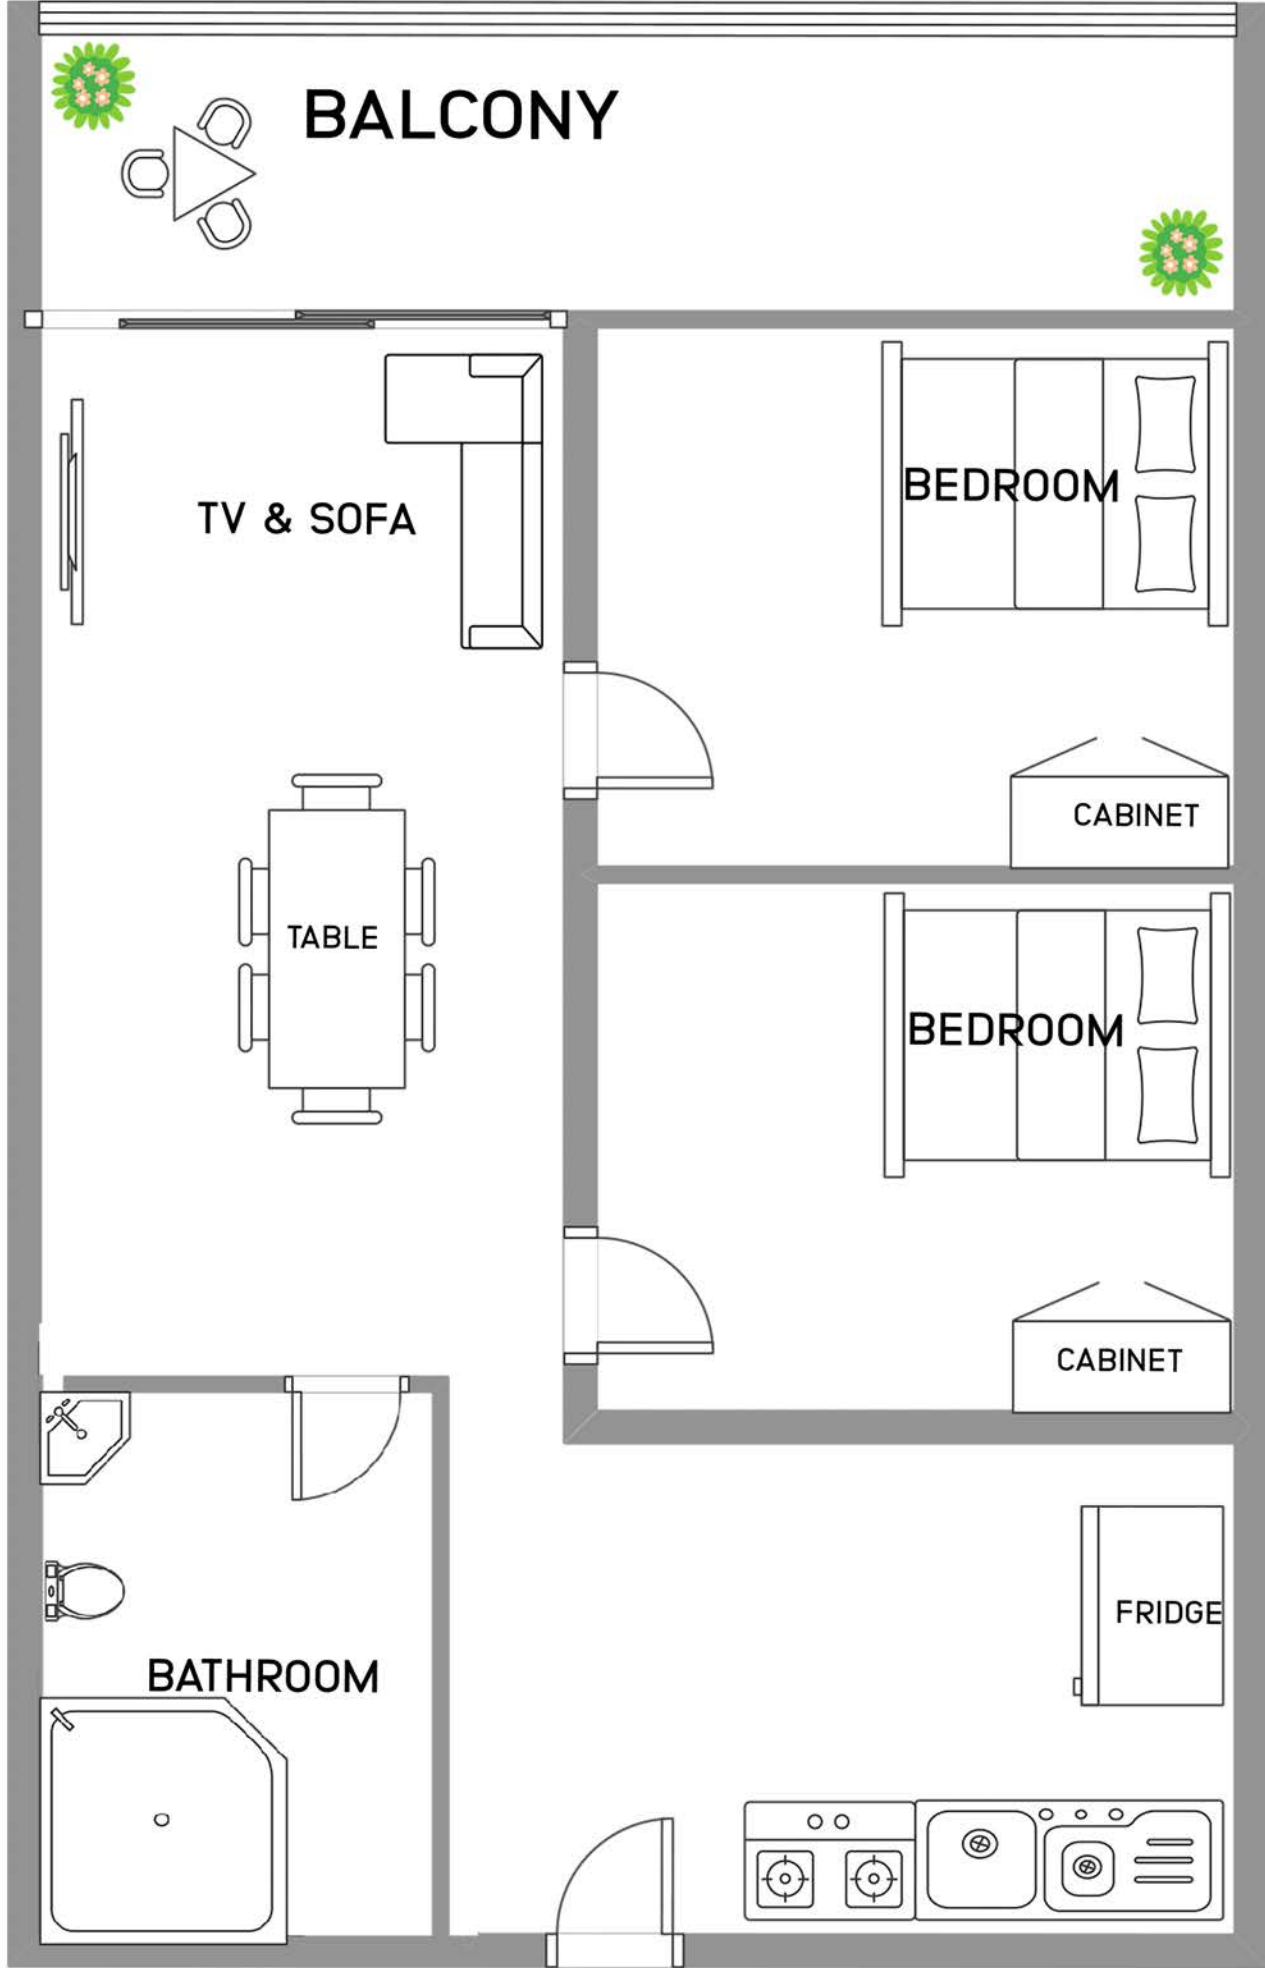

Dormitory Floor Plans - Condo Type / Share Type

Condo Type