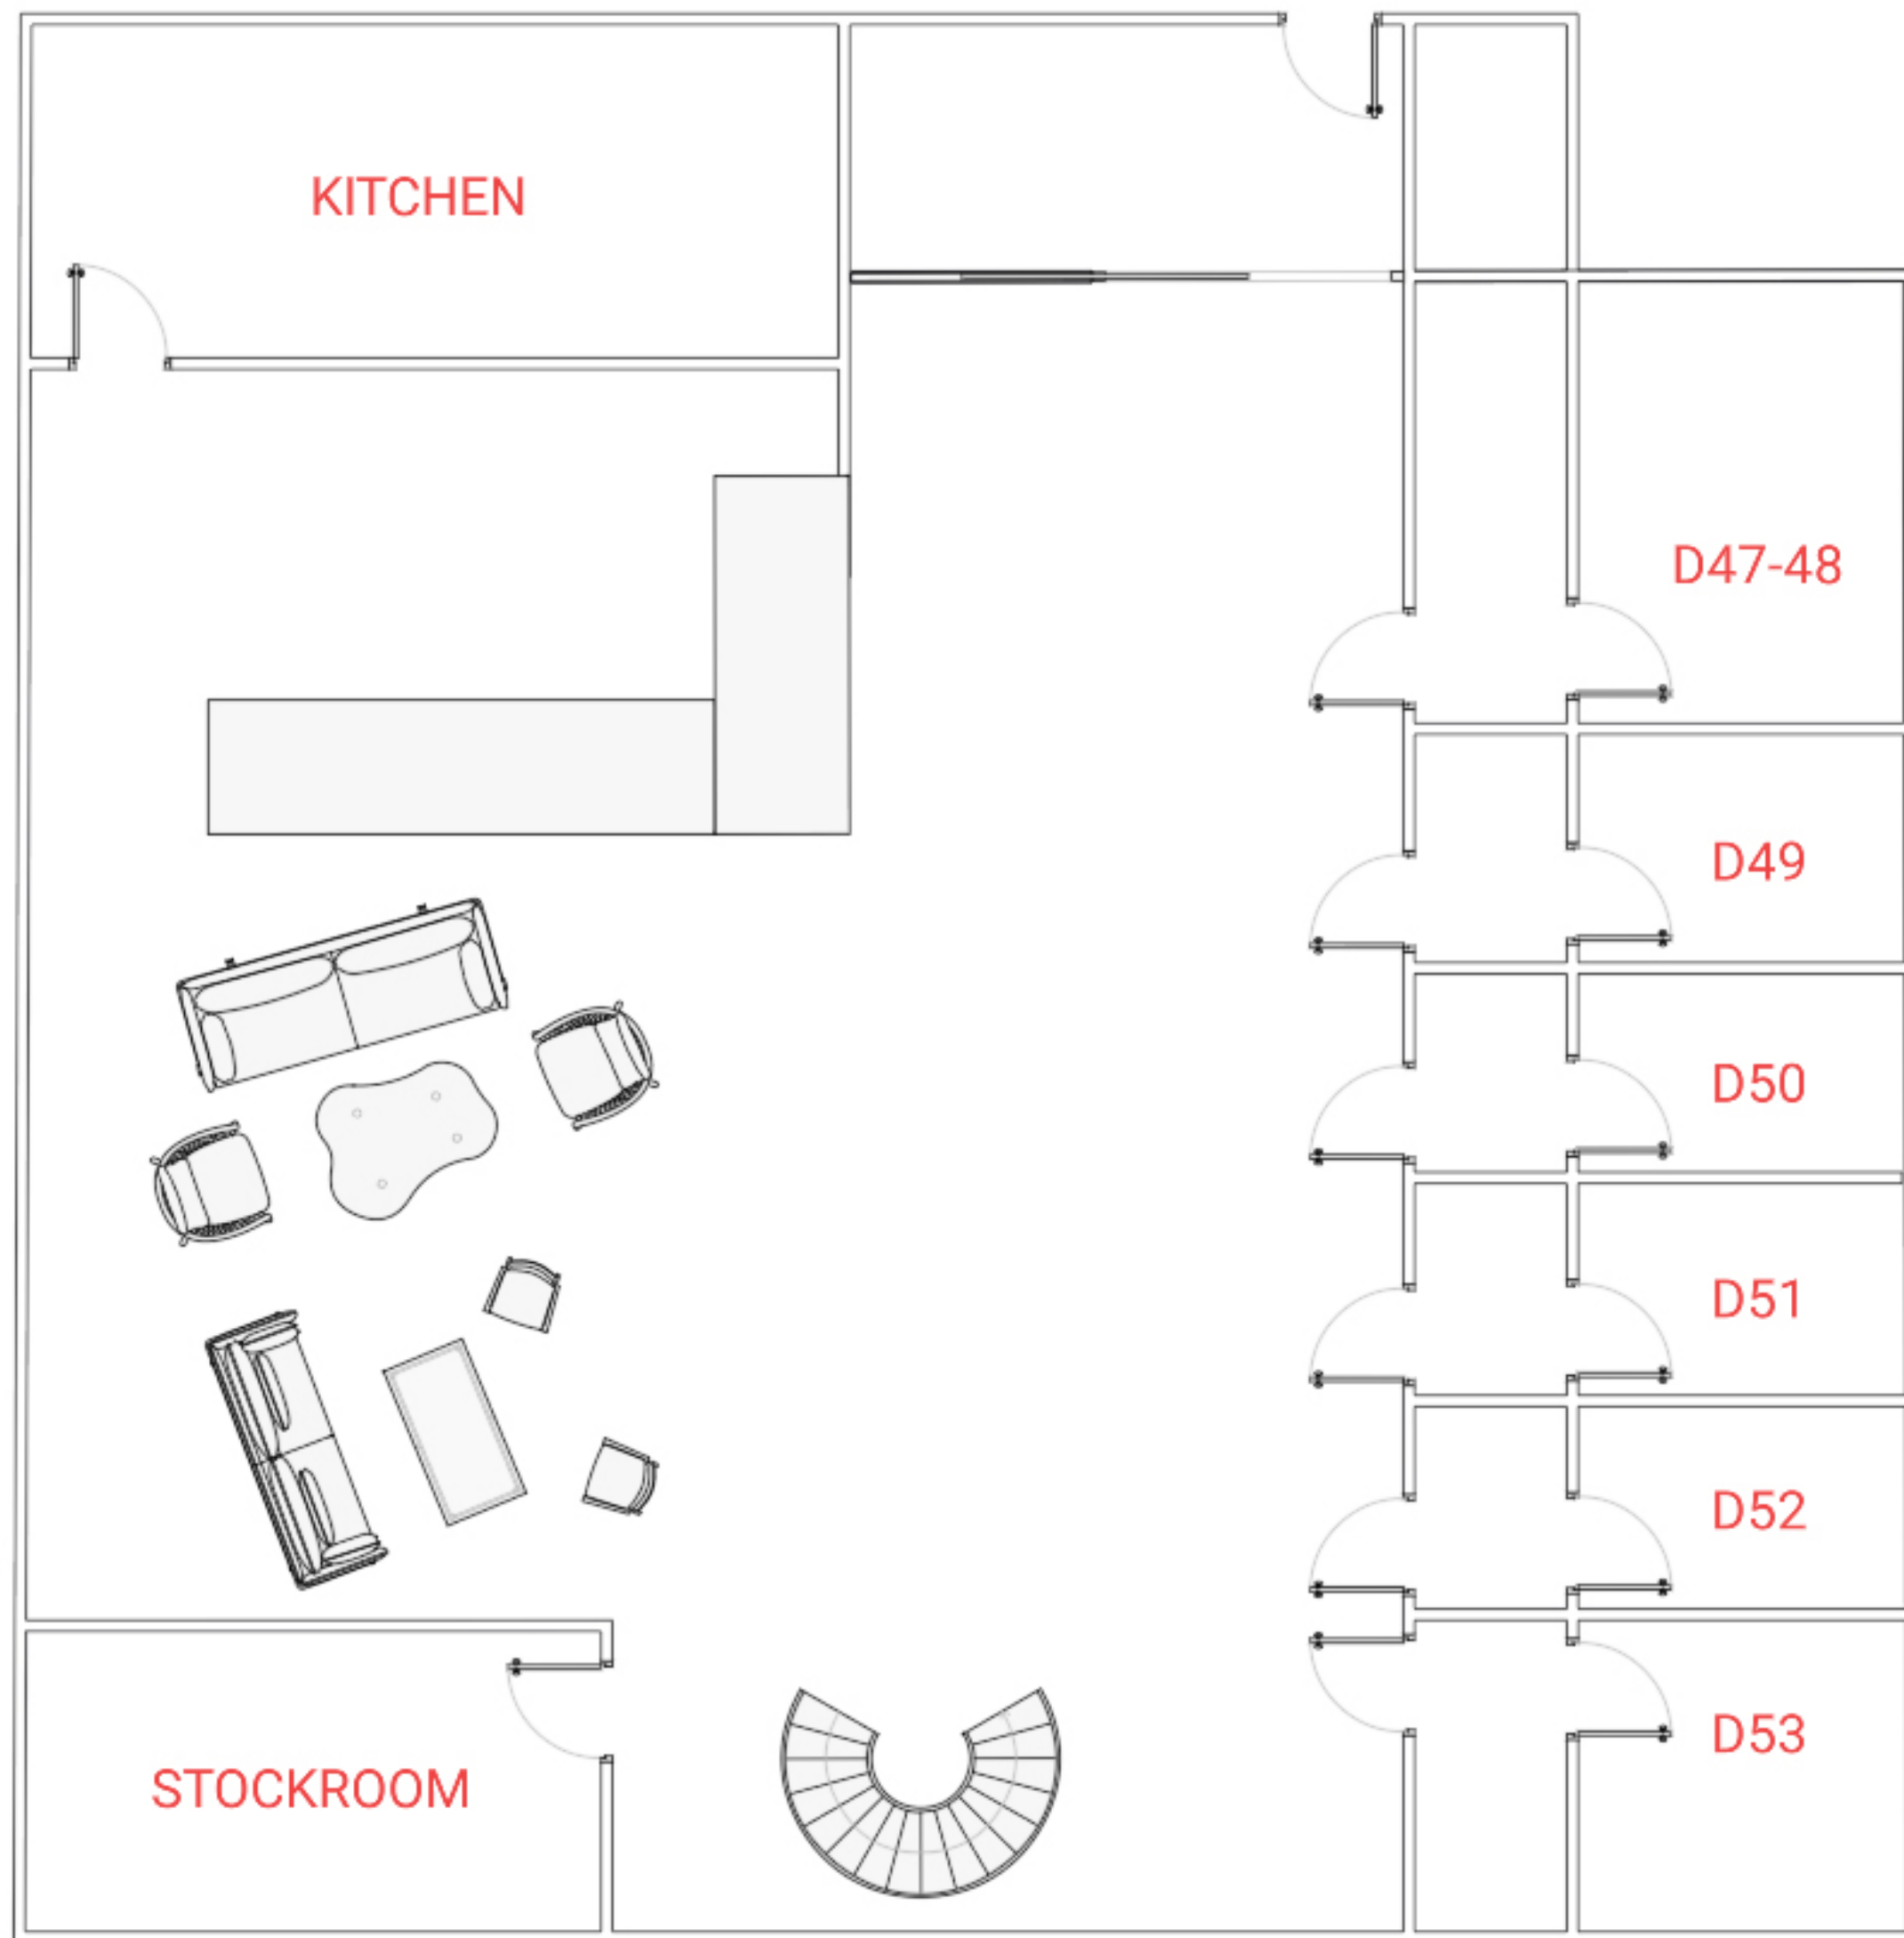

B3 : School office, business lounge, cafeteria, auditorium,
laundry room

B4: 1:1 and group classrooms

B5 : Student Lounge / Mini garden

Floor Map / B3

BUSINESS CENTER

BUSINESS LOUNGE

CAFETERIA

FUNCTION HALL

RECEPTION

LISTENING ROOM

LAUNDRY

MARKETING OFFICE

ADMIN OFFICE

Floor Map / B4

RECEPTION

GROUP CLASSROOM

1:1 CLASSROOM

HALLWAY

1:1 CLASS

GROUP CLASS

Floor Map / B5, Mini Garden

Dormitory Floor Plans - Studio Type / Premium Studio Type

Studio Type

Premium Studio Type

Dormitory Floor Plans - Condo Type / Share Type

Condo Type

Share Type

STUDIO TYPE - Single Room / Twin Share Room

PREMIUM STUDIO TYPE – Single Room / Twin Share Room / Family (Max 3)

CONDO TYPE - Semi Single / Family (Max 4)