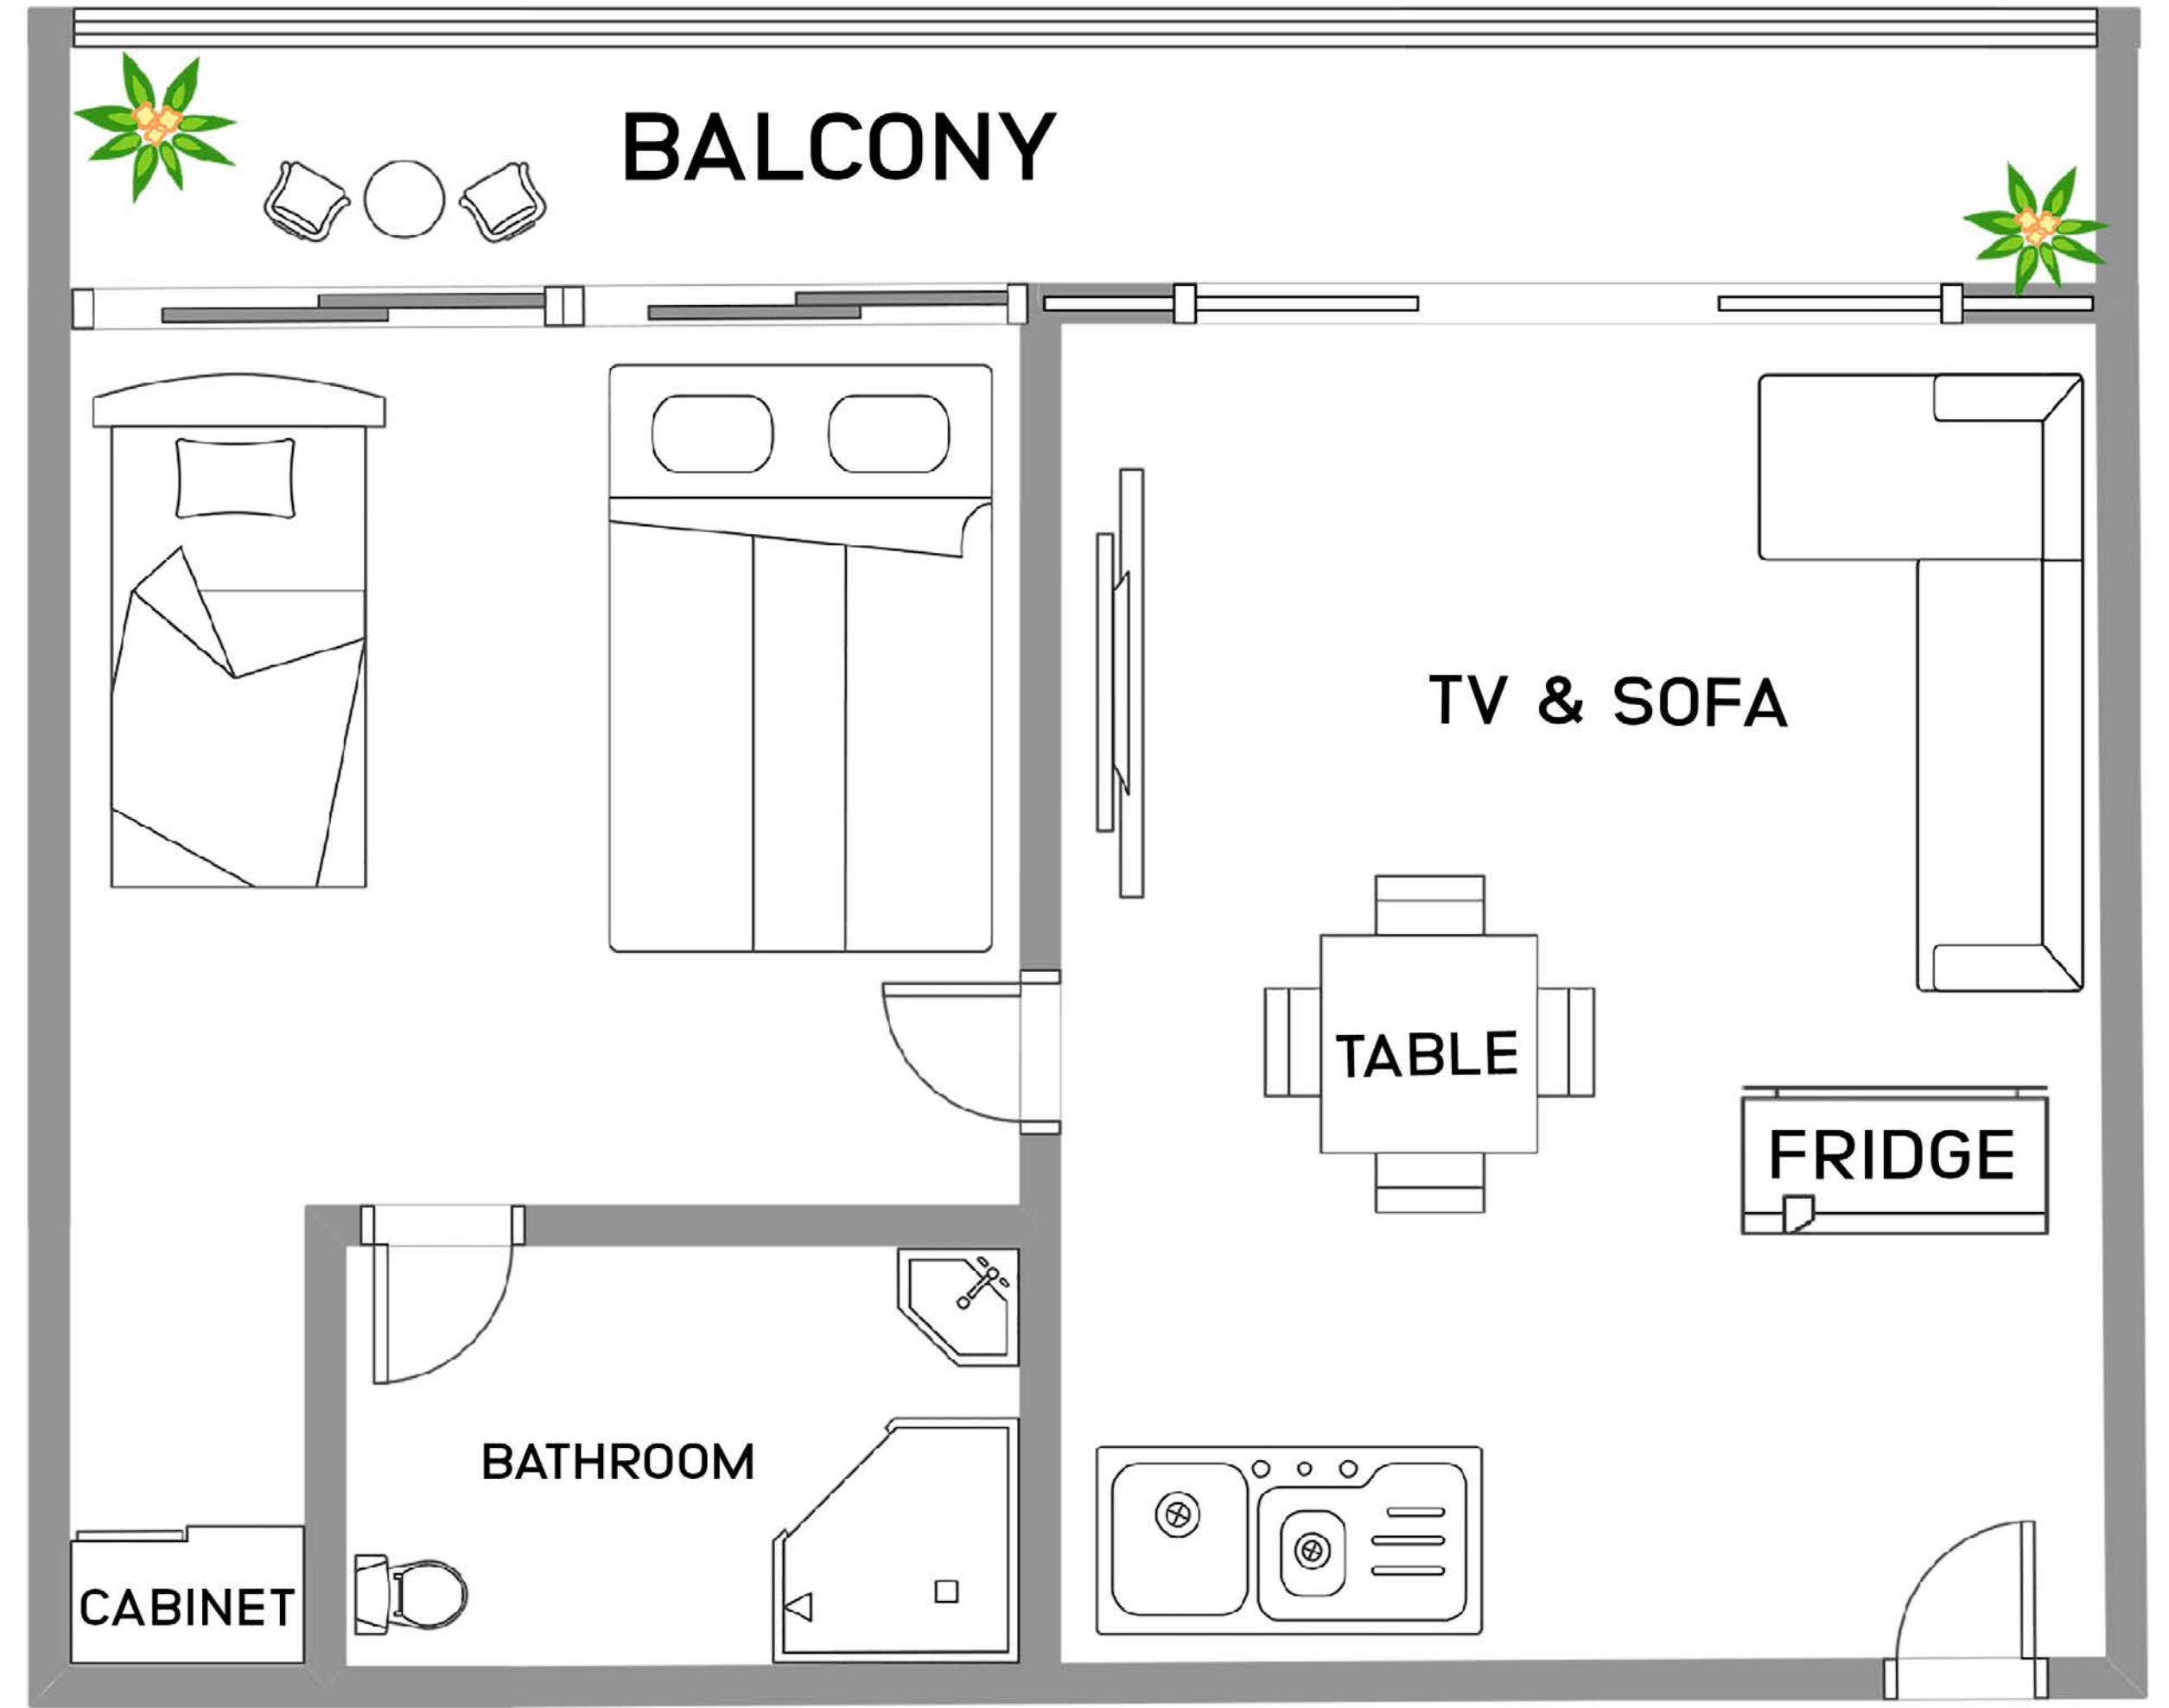

Premium Studio Type