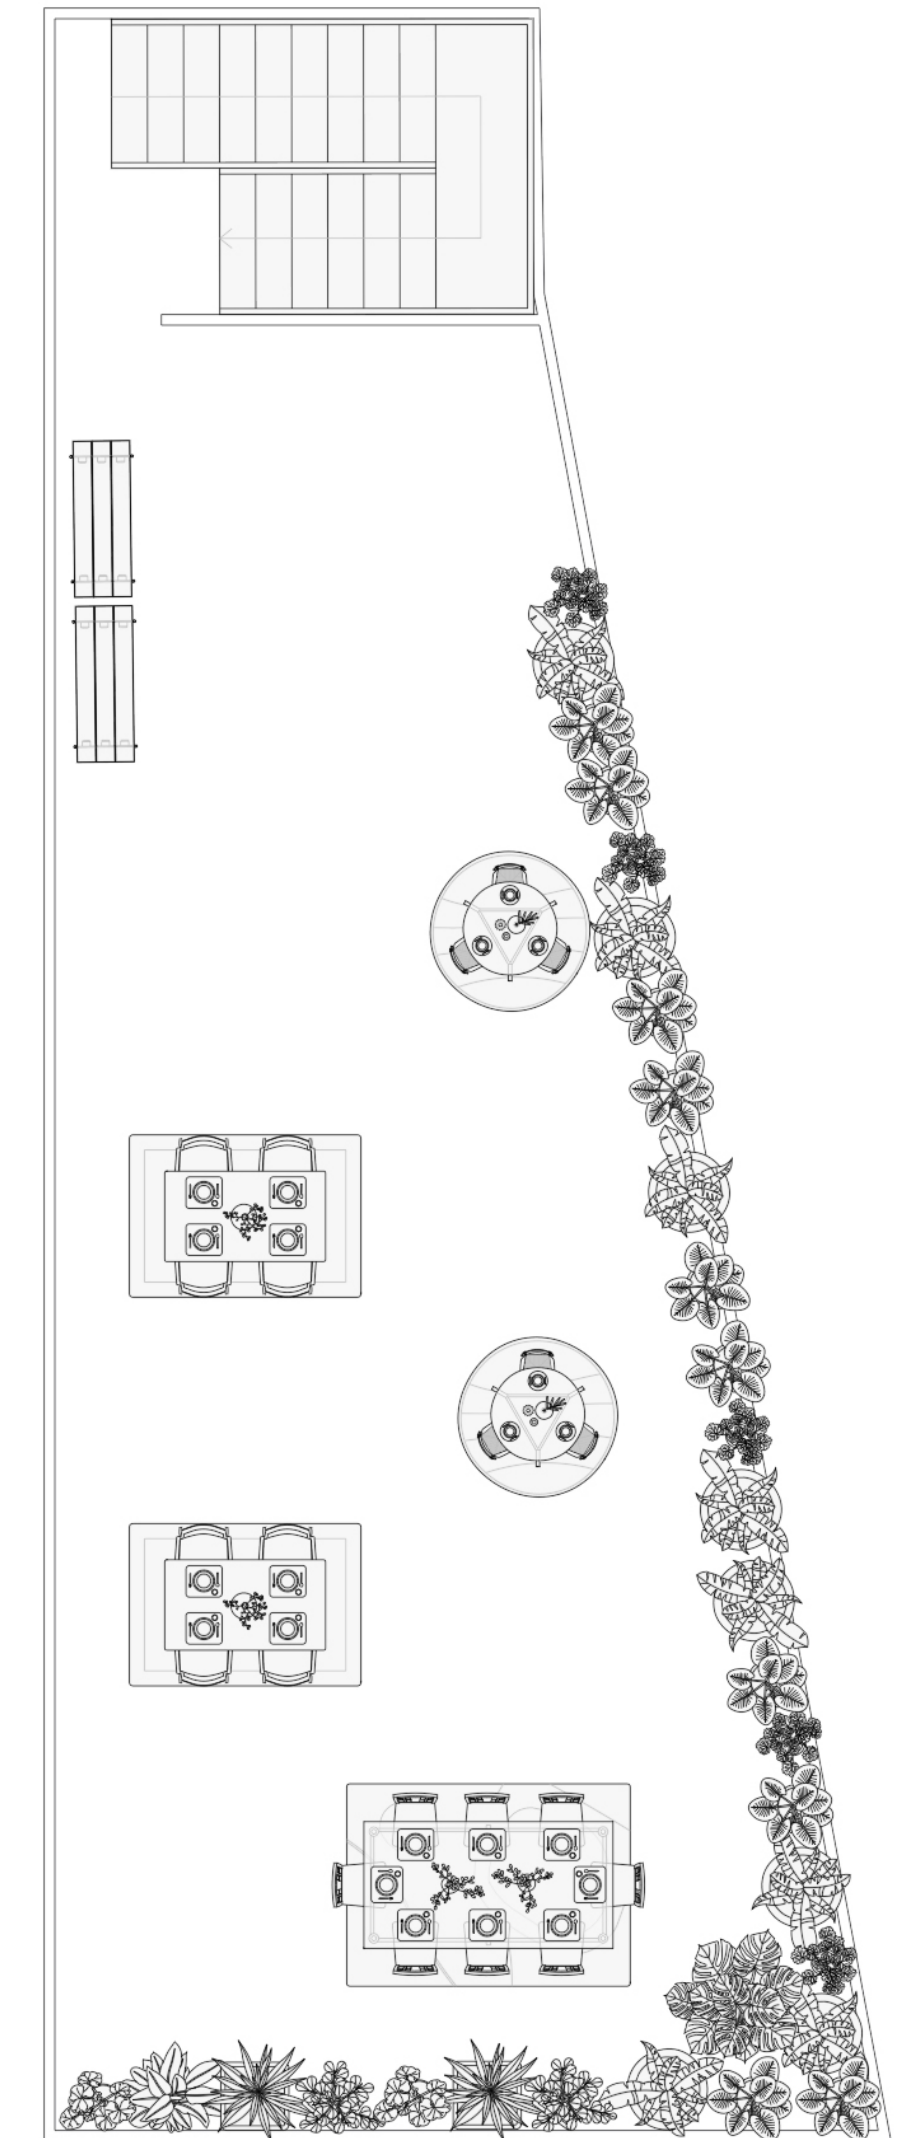

WALES BUILDING MAP

Building and Dormitory Plan

WALES Building Map

The WALES is located in The Zonevill Condominiums. The building has a total of 12 floors.

6th floor: Two story units / shared dormitories (male, female)

2nd-5th floors:
2-room type / condominium type dormitory (family, semi-single)

B5-B3: Studio type dormitory (Single Room, Twin Share)

B5-B1: Premium studio type dormitory
(Single Room, Twin Share, family)

B3 : School office, business lounge, cafeteria, auditorium,
laundry room

B4: 1:1 and group classrooms

B5 : Student Lounge / Mini garden

Floor Map / B3

BUSINESS CENTER

BUSINESS LOUNGE

CAFETERIA

FUNCTION HALL

1:1 CLASSROOM

HALLWAY

1:1 CLASS

GROUP CLASS

Floor Map / B5, Mini Garden

Dormitory Floor Plans - Studio Type / Premium Studio Type

Studio Type

Premium Studio Type