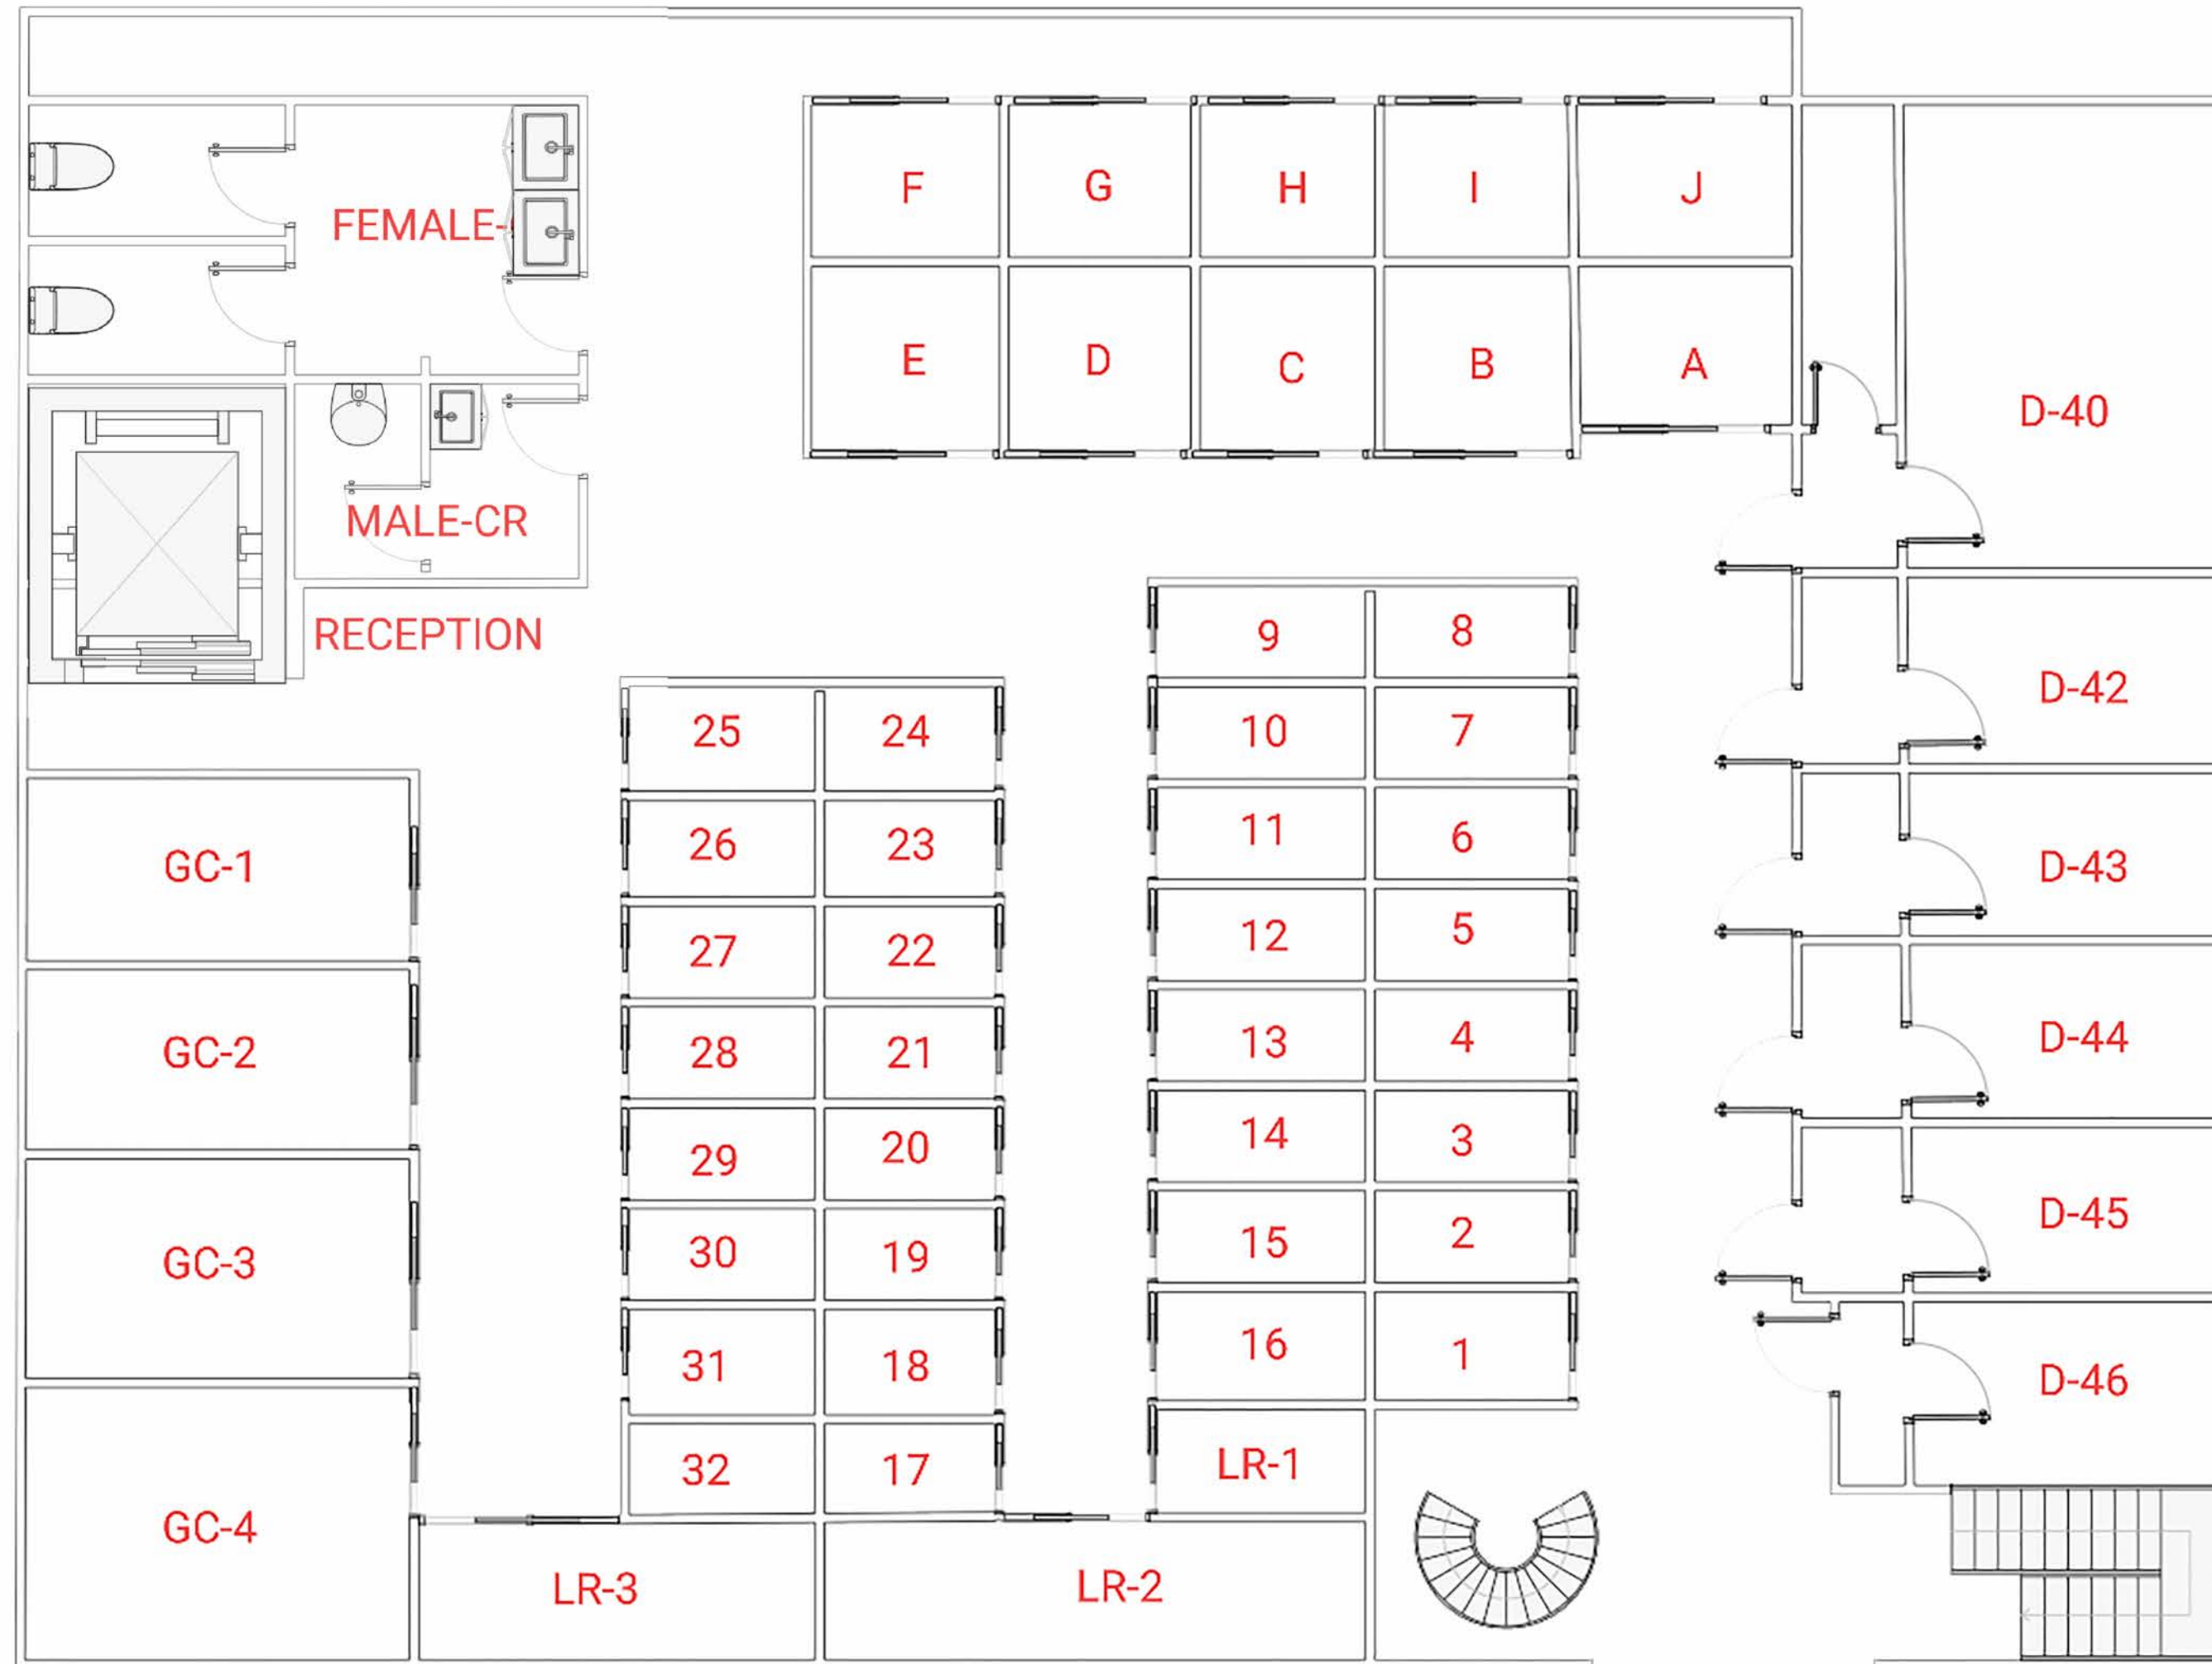

2nd-5th floors:
2-room type / condominium type dormitory (family, semi-single)

B5-B3: Studio type dormitory (Single Room, Twin Share)

B5-B1: Premium studio type dormitory
(Single Room, Twin Share, family)

B3 : School office, business lounge, cafeteria, auditorium,
laundry room

B4: 1:1 and group classrooms

B5 : Student Lounge / Mini garden

Floor Map / B3

BUSINESS CENTER

BUSINESS LOUNGE

CAFETERIA

FUNCTION HALL

RECEPTION

LISTENING ROOM

LAUNDRY

MARKETING OFFICE

ADMIN OFFICE

Floor Map / B4

RECEPTION

GROUP CLASSROOM

1:1 CLASSROOM

HALLWAY

1:1 CLASS

GROUP CLASS

Floor Map / B5, Mini Garden

Dormitory Floor Plans - Studio Type / Premium Studio Type

Studio Type

Premium Studio Type