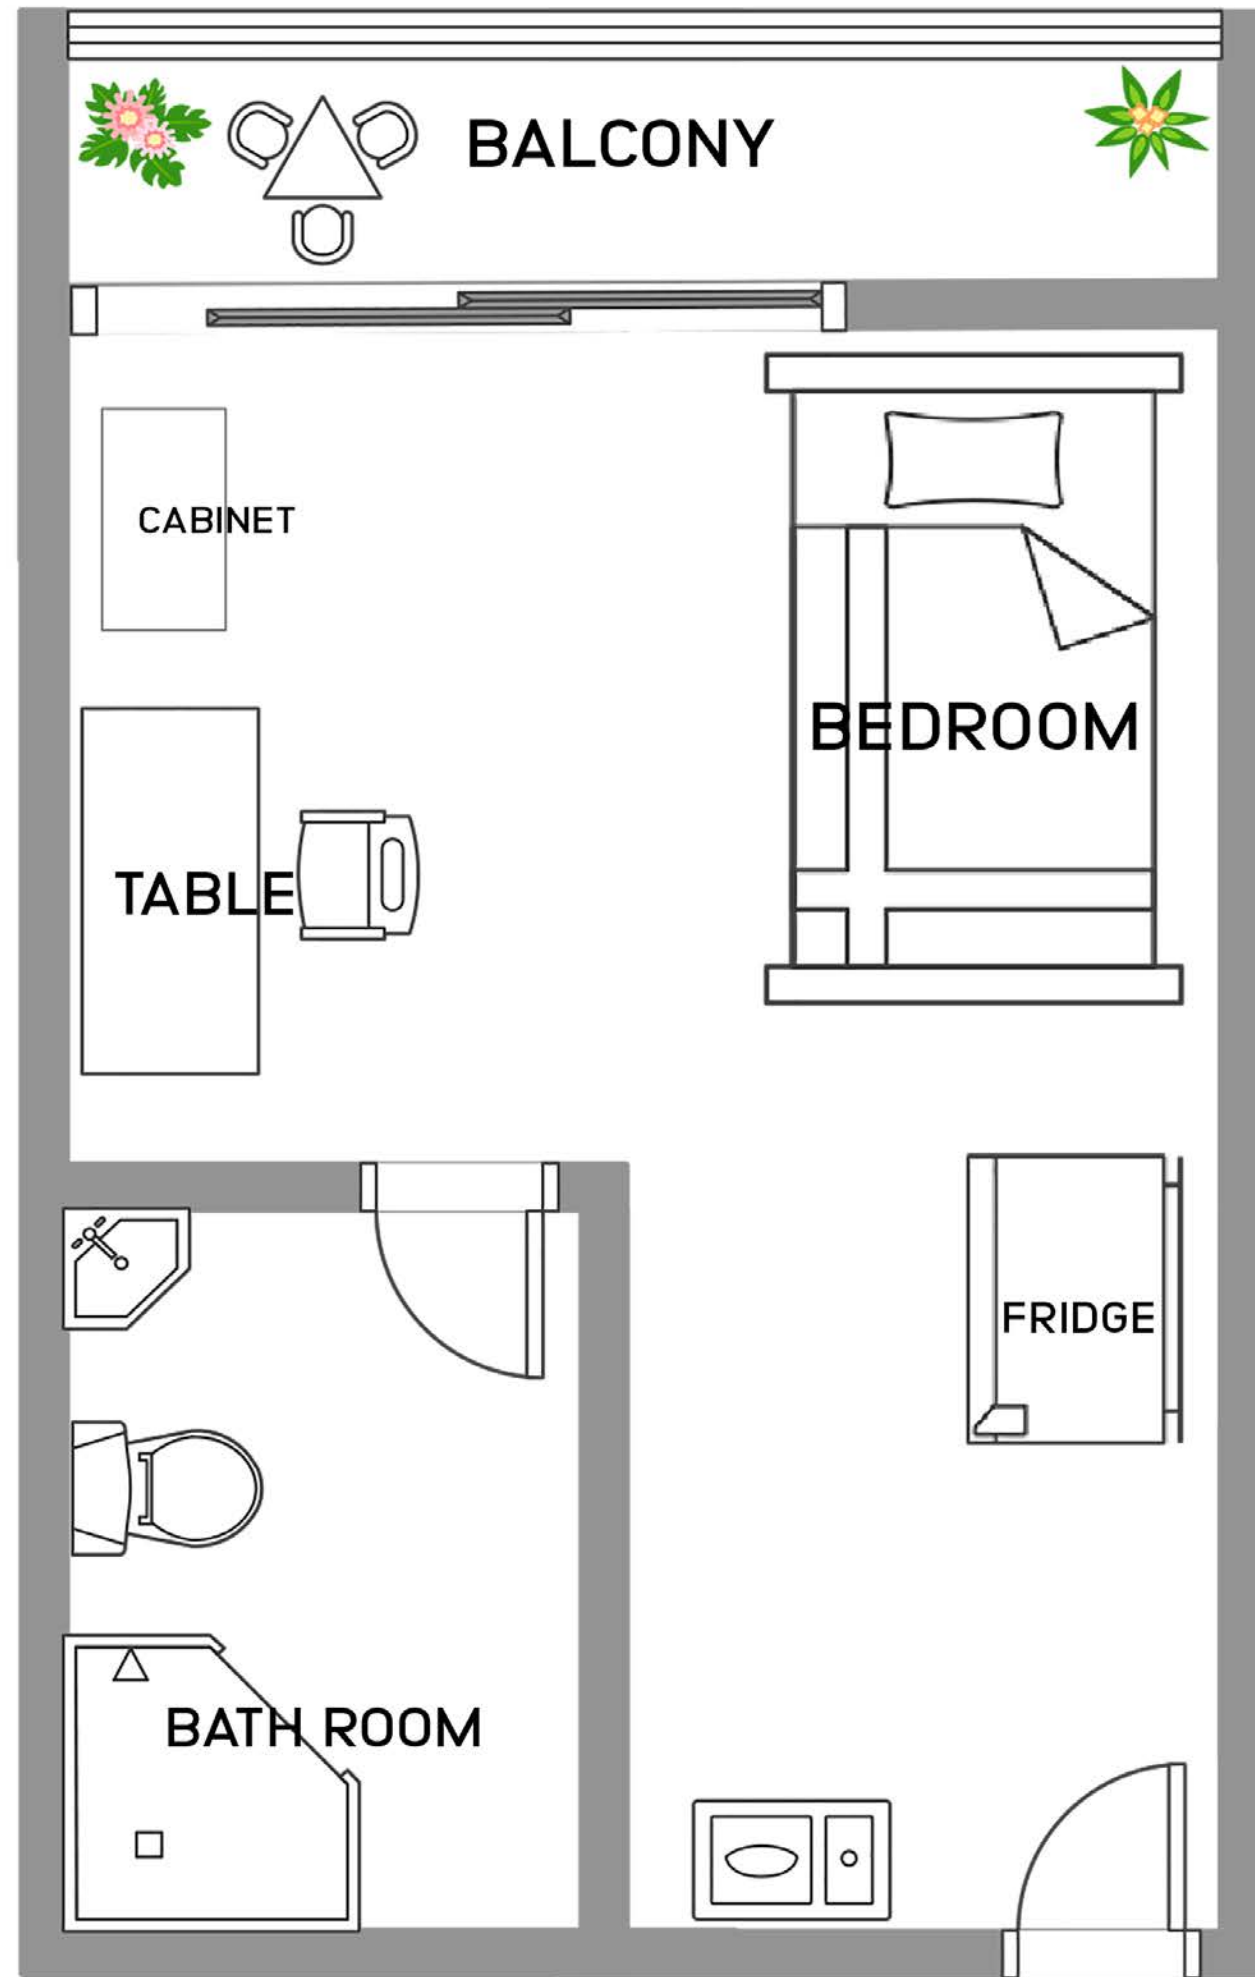

2nd-5th floors:
2-room type / condominium type dormitory (family, semi-single)

B5-B3: Studio type dormitory (Single Room, Twin Share)

B5-B1: Premium studio type dormitory
(Single Room, Twin Share, family)

B3 : School office, business lounge, cafeteria, auditorium,
laundry room

B4: 1:1 and group classrooms

B5 : Student Lounge / Mini garden

Floor Map / B3

BUSINESS CENTER

BUSINESS LOUNGE

CAFETERIA

FUNCTION HALL

RECEPTION

LISTENING ROOM

LAUNDRY

MARKETING OFFICE

ADMIN OFFICE

Floor Map / B4

RECEPTION

GROUP CLASSROOM

1:1 CLASSROOM

HALLWAY

1:1 CLASS

GROUP CLASS

Floor Map / B5, Mini Garden

Dormitory Floor Plans - Studio Type / Premium Studio Type

Studio Type

Premium Studio Type